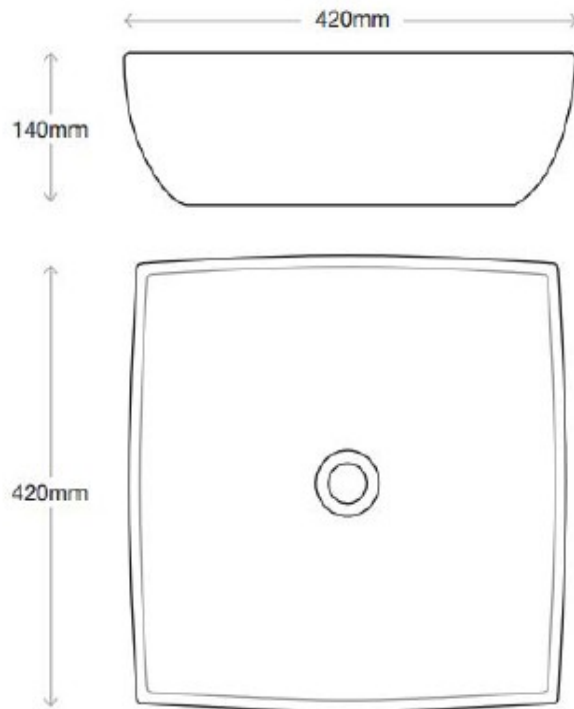

RACHEL BASIN

| | | | |
|--------------|-------------|------------|---|
| PRODUCT CODE | FCB260 | STYLE | ABOVE COUNTER |
| DIMENSIONS | 420X420X140 | WARRANTY | 5 YEAR PRODUCT REPLACEMENT & 1 YEAR PARTS & LABOR |
| BRAND | FREDERIC | WASTE SIZE | 32 mm |
| FINISH | WHITE GLOSS | | |
| MATERIAL | CERAMIC | | |