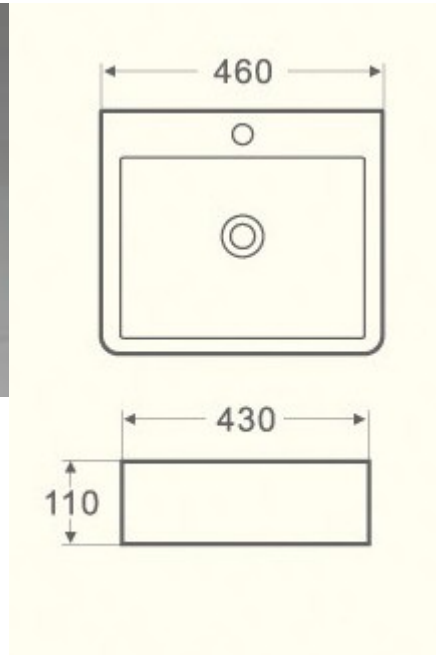

ZIGGY BASIN

PRODUCT CODE	FCB201	STYLE	ABOVE COUNTER
DIMENSIONS	460X420X100	WARRANTY	5 YEAR PRODUCT REPLACEMENT & 1 YEAR PARTS & LABOR
BRAND	FREDERIC	WASTE SIZE	32 mm
FINISH	WHITE GLOSS		
MATERIAL	CERAMIC		