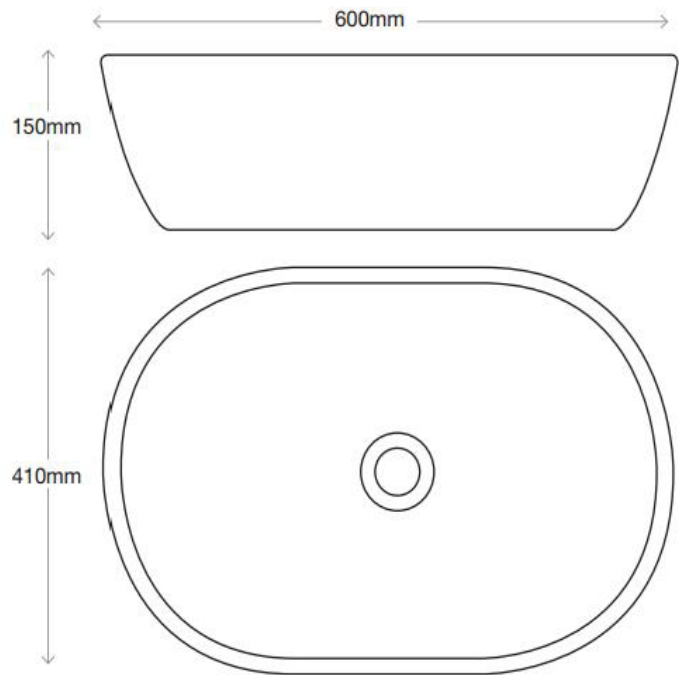

CUTTEN BASIN

PRODUCT CODE	FCB190	STYLE	ABOVE COUNTER
DIMENSIONS	600X410X150	WARRANTY	5 YEAR PRODUCT REPLACEMENT
BRAND	FREDERIC	WASTE SIZE	32 mm
FINISH	WHITE GLOSS		
MATERIAL	CERAMIC		

Please note that these dimensions will vary by a few millimeters and DRJ AUSTRALIA PTY LTD is not liable if the installer uses the specifications to rough in, this is only a guide only. DRJ advises to have the DRJ product onsite when roughing in, this will assure the job is done correctly and accurately. Any information in regards to installation, please contact DRJ AUSTRALIA PTY LTD on: