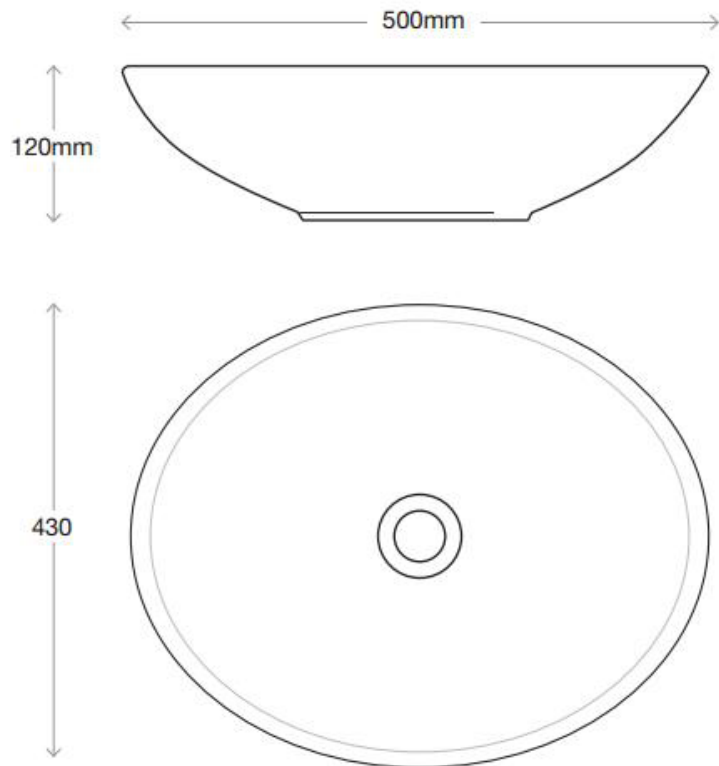

GRACE BASIN

PRODUCT CODE	FCB150	STYLE	ABOVE COUNTER
DIMENSIONS	500X430X120	WARRANTY	5 YEAR PRODUCT REPLACEMENT & 1 YEAR PARTS & LABOR
BRAND	FREDERIC	WASTE SIZE	32 mm
FINISH	WHITE GLOSS		
MATERIAL	CERAMIC		