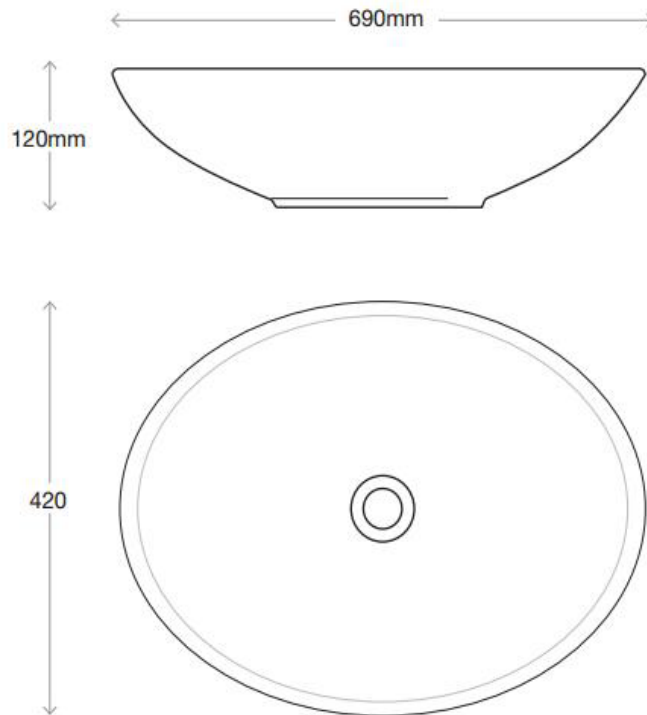

## GOLDSCHIMIED BASIN

PRODUCT CODE	FCB140	STYLE	ABOVE COUNTER
DIMENSIONS	690X420X120	WARRANTY	5 YEAR PRODUCT REPLACEMENT & 1 YEAR PARTS & LABOR
BRAND	FREDERIC	WASTE SIZE	32 mm
FINISH	WHITE GLOSS		
MATERIAL	CERAMIC		