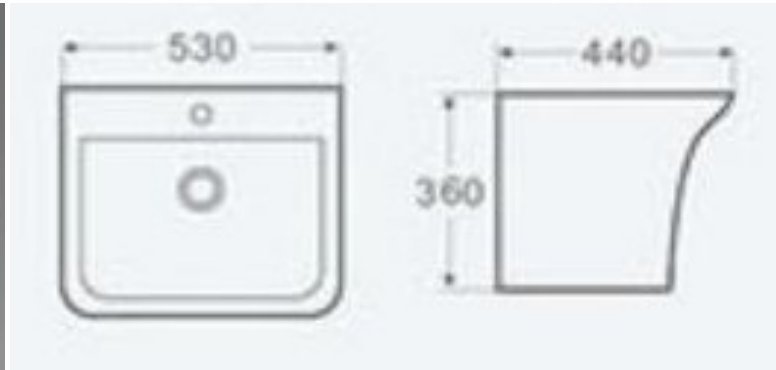

## SANTOS BASIN

PRODUCT CODE	FCB101	STYLE	WALL MOUNT
DIMENSIONS	530X445X320	WARRANTY	5 YEAR PRODUCT REPLACEMENT & 1 YEAR PARTS & LABOR
BRAND	FREDERIC	WASTE SIZE	32 mm
FINISH	WHITE GLOSS		
MATERIAL	CERAMIC		