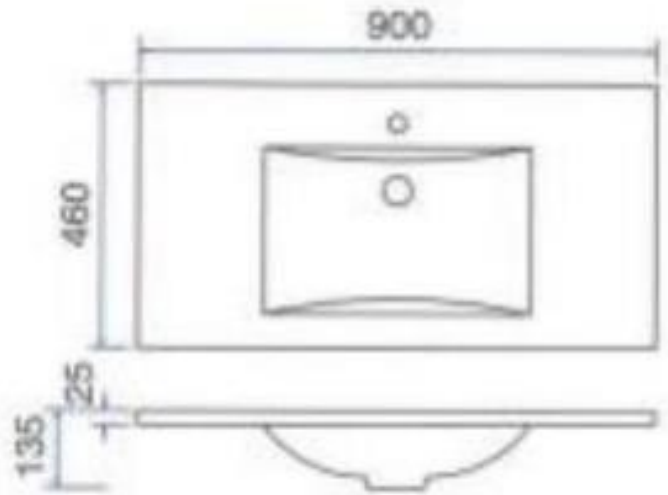

## ETRO 900 SINGLE BOWL TOP

PRODUCT CODE	ET901	WARRANTY	12 MONTHS
DIMENSIONS	900460X25	STYLE	TOP MOUNT
BRAND	FREDERIC		
FINISH	GLOSS WHITE		

Please note that these dimensions will vary by a few millimeters and DRJ AUSTRALIA PTY LTD is not liable if the installer uses the specifications to rough in, this is only a guide only. DRJ advises to have the DRJ product onsite when roughing in, this will assure the job is done correctly and accurately. Any information in regards to installation, please contact DRJ AUSTRALIA PTY LTD on: