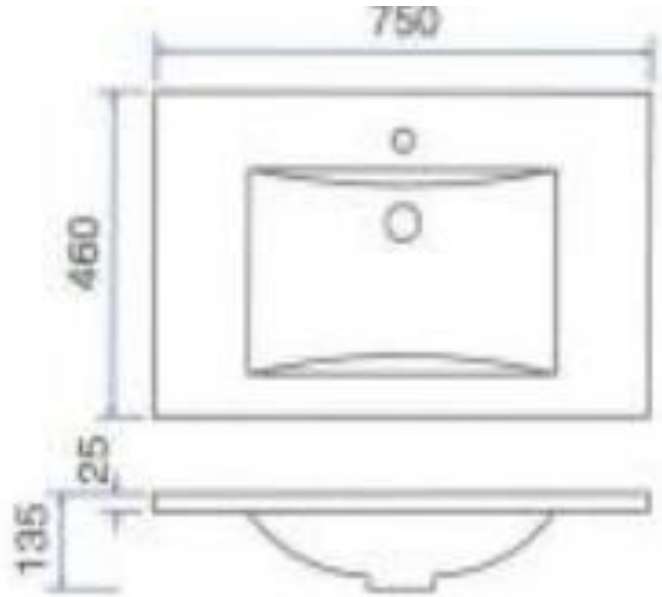

ETRO 750 SINGLE BOWL TOP

PRODUCT CODE	ET751	WARRANTY	12 MONTHS
DIMENSIONS	750460X25	STYLE	TOP MOUNT
BRAND	FREDERIC		
FINISH	GLOSS WHITE		

Please note that these dimensions will vary by a few millimeters and DRJ AUSTRALIA PTY LTD is not liable if the installer uses the specifications to rough in, this is only a guide only. DRJ advises to have the DRJ product onsite when roughing in, this will assure the job is done correctly and accurately. Any information in regards to installation, please contact DRJ AUSTRALIA PTY LTD on: