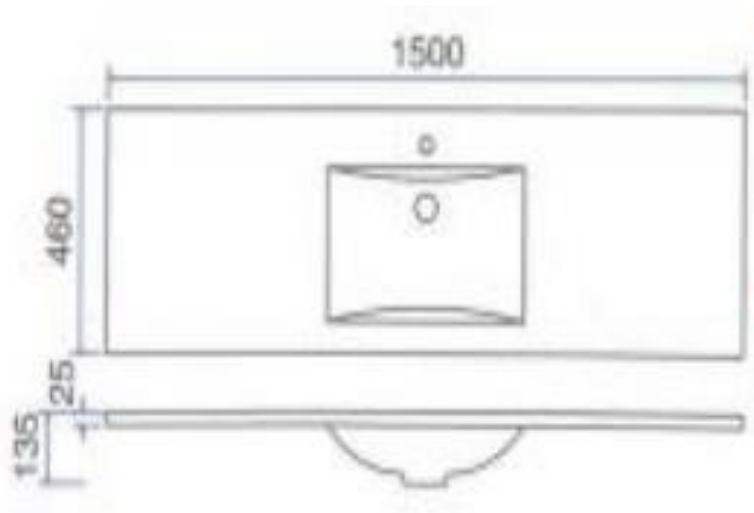

ETRO 1500 SINGLE BOWL TOP

PRODUCT CODE	ET150	WARRANTY	12 MONTHS
DIMENSIONS	1500460X25	STYLE	TOP MOUNT
BRAND	FREDERIC		
FINISH	GLOSS WHITE		

Please note that these dimensions will vary by a few millimeters and DRJ AUSTRALIA PTY LTD is not liable if the installer uses the specifications to rough in, this is only a guide only. DRJ advises to have the DRJ product onsite when roughing in, this will assure the job is done correctly and accurately. Any information in regards to installation, please contact DRJ AUSTRALIA PTY LTD on: