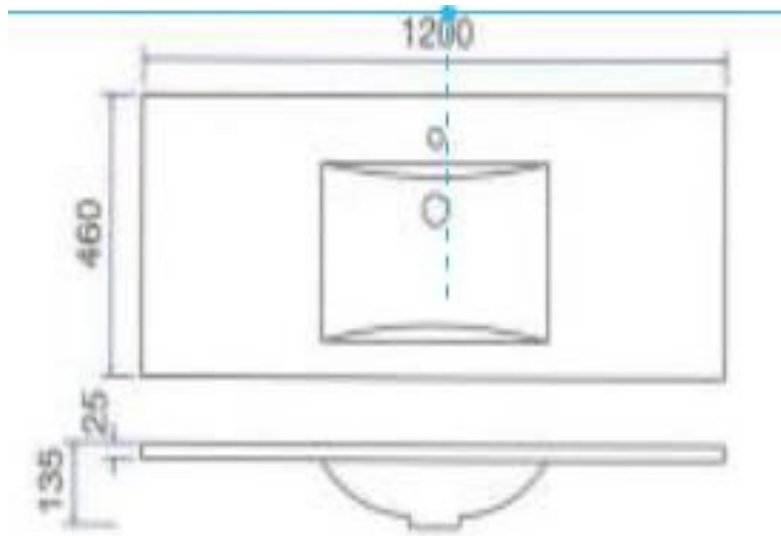

ETRO 1200 SINGLE BOWL TOP

PRODUCT CODE	ET1201	WARRANTY	12 MONTHS
DIMENSIONS	1200460X25	STYLE	TOP MOUNT
BRAND	FREDERIC		
FINISH	GLOSS WHITE		

Please note that these dimensions will vary by a few millimeters and DRJ AUSTRALIA PTY LTD is not liable if the installer uses the specifications to rough in, this is only a guide only. DRJ advises to have the DRJ product onsite when roughing in, this will assure the job is done correctly and accurately. Any information in regards to installation, please contact DRJ AUSTRALIA PTY LTD on: