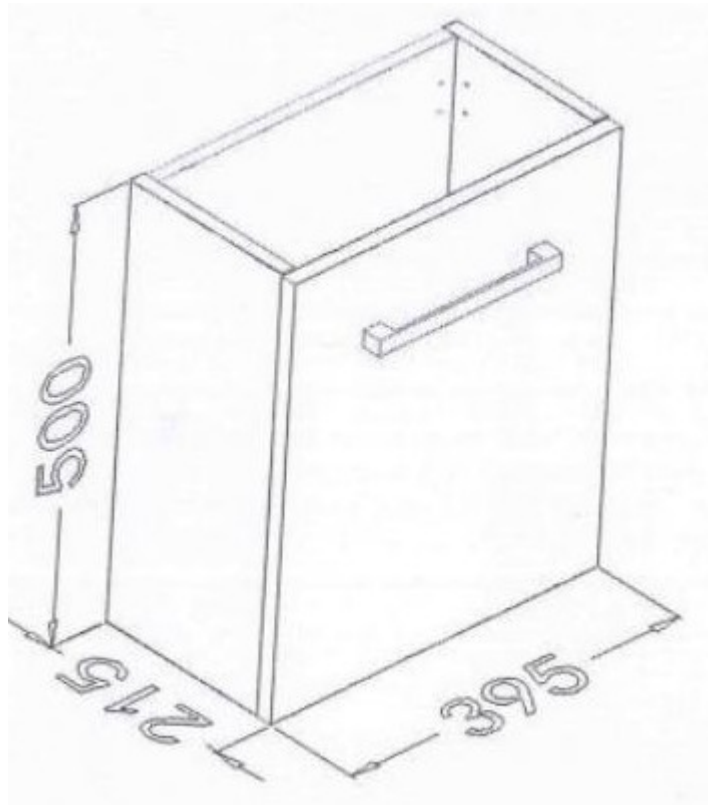

ENSUITE 400 WALL HUNG

PRODUCT CODE	ECW39W	WARRANTY	1 YEAR PRODUCT REPLACEMENT
DIMENSIONS	395X215X500	STYLE	WALL HUNG
BRAND	FREDERIC		
FINISH	2 PACK GLOSS WHITE FINISH		

Please note that these dimensions will vary by a few millimeters and DRJ AUSTRALIA PTY LTD is not liable if the installer uses the specifications to rough in, this is only a guide only. DRJ advises to have the DRJ product onsite when roughing in, this will assure the job is done correctly and accurately. Any information in regards to installation, please contact DRJ AUSTRALIA PTY LTD on: