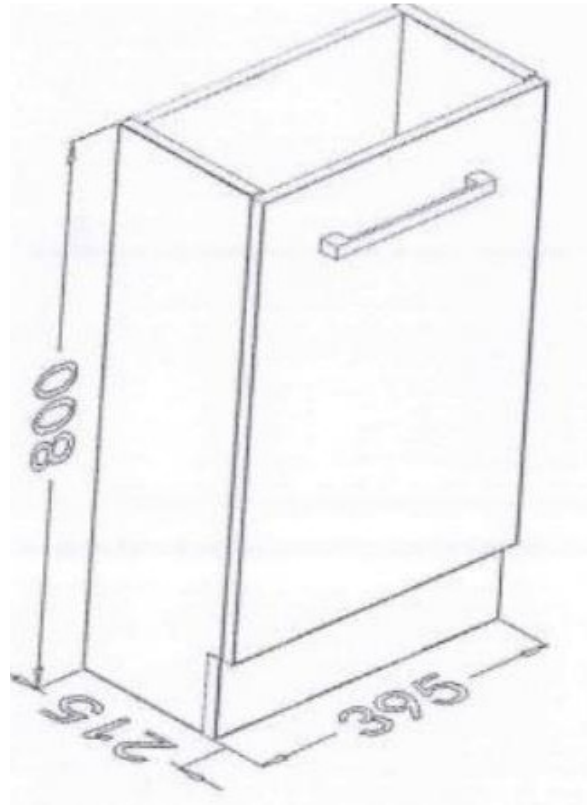

ENSUITE 400 FLOOR STANDING

PRODUCT CODE	ECF39W	WARRANTY	1 YEAR PRODUCT REPLACEMENT
DIMENSIONS	395X215X800	STYLE	WALL HUNG
BRAND	FREDERIC		
FINISH	2 PACK GLOSS WHITE FINISH		

Please note that these dimensions will vary by a few millimeters and DRJ AUSTRALIA PTY LTD is not liable if the installer uses the specifications to rough in, this is only a guide only. DRJ advises to have the DRJ product onsite when roughing in, this will assure the job is done correctly and accurately. Any information in regards to installation, please contact DRJ AUSTRALIA PTY LTD on: