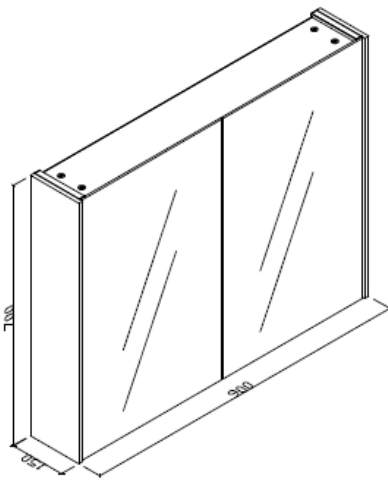

DUNE 900 MIRROR

PRODUCT CODE	DM90	STYLE	WALL HUNG
DIMENSIONS	900X700X150	WARRANTY	12 MONTHS
BRAND	FREDERIC		
FINISH	2 PACK WHITE GLOSS		

Please note that these dimensions will vary by a few millimeters and DRJ AUSTRALIA PTY LTD is not liable if the installer uses the specifications to rough in, this is only a guide only. DRJ advises to have the DRJ product onsite when roughing in, this will assure the job is done correctly and accurately. Any information in regards to installation, please contact DRJ AUSTRALIA PTY LTD on: