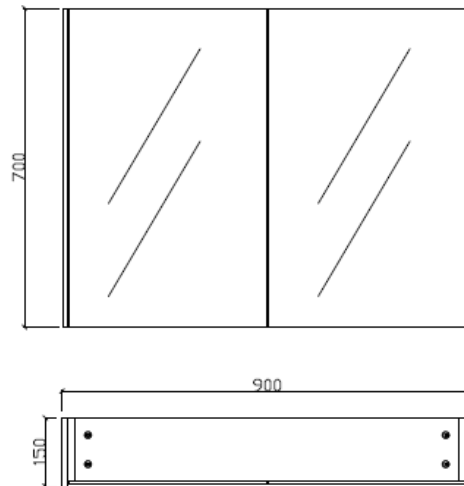

DUNE 900 MIRROR

PRODUCT CODE	DM90	STYLE	WALL HUNG
DIMENSIONS	900X700X150	WARRANTY	12 MONTHS
BRAND	FREDERIC		
FINISH	2 PACK WHITE GLOSS		

Please note that these dimensions will vary by a few millimeters and DRJ AUSTRALIA PTY LTD is not liable if the installer uses the specifications to rough in, this is only a guide only. DRJ advises to have the DRJ product onsite when roughing in, this will assure the job is done correctly and accurately. Any information in regards to installation, please contact DRJ AUSTRALIA PTY LTD on: