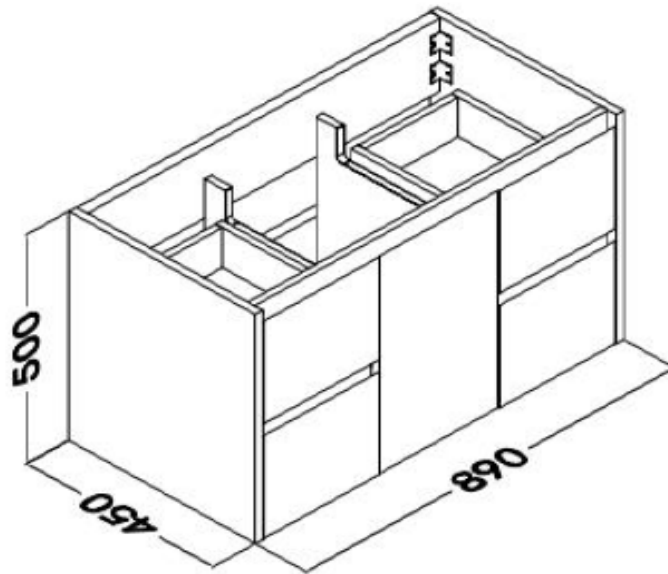

CALCO 900

PRODUCT CODE	CWH90W	WARRANTY	1 YEAR PRODUCT REPLACEMENT
DIMENSIONS	890X450X500	STYLE	WALL HUNG
BRAND	FREDERIC		
FINISH	2 PACK GLOSS WHITE FINISH		

Please note that these dimensions will vary by a few millimeters and DRJ AUSTRALIA PTY LTD is not liable if the installer uses the specifications to rough in, this is only a guide only. DRJ advises to have the DRJ product onsite when roughing in, this will assure the job is done correctly and accurately. Any information in regards to installation, please contact DRJ AUSTRALIA PTY LTD on: