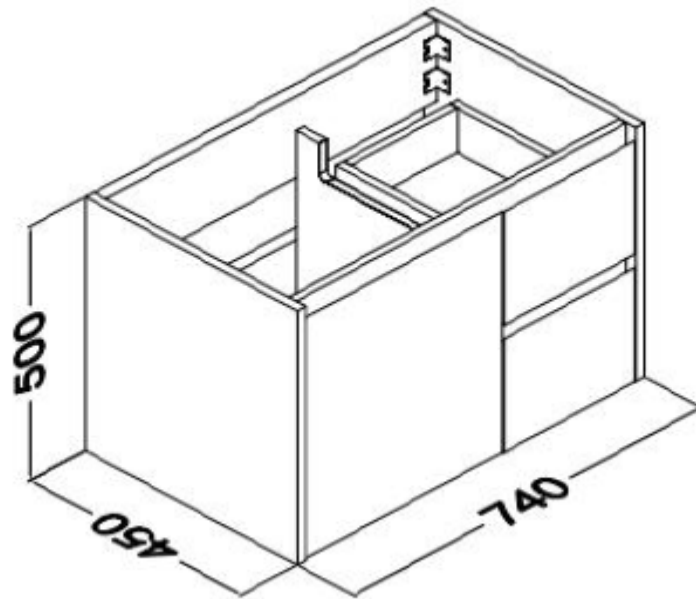

## CALCO 750

PRODUCT CODE	CWH75W	WARRANTY	1 YEAR PRODUCT REPLACEMENT
DIMENSIONS	740X450X500	STYLE	WALL HUNG
BRAND	FREDERIC		
FINISH	2 PACK GLOSS WHITE FINISH		

Please note that these dimensions will vary by a few millimeters and DRJ AUSTRALIA PTY LTD is not liable if the installer uses the specifications to rough in, this is only a guide only. DRJ advises to have the DRJ product onsite when roughing in, this will assure the job is done correctly and accurately. Any information in regards to installation, please contact DRJ AUSTRALIA PTY LTD on: