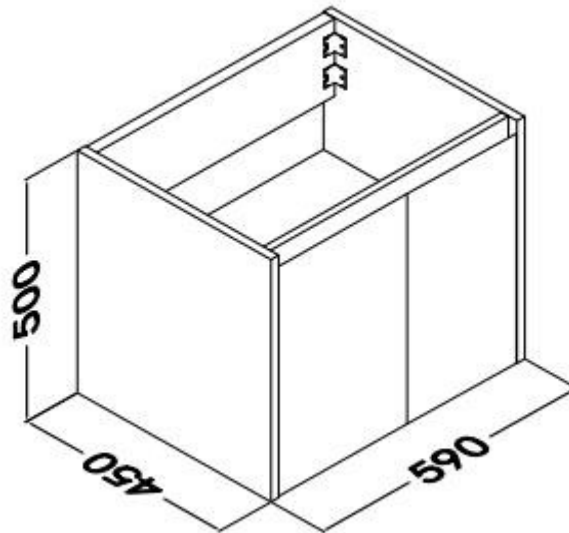

CALCO 600

PRODUCT CODE	CWH60W	WARRANTY	1 YEAR PRODUCT REPLACEMENT
DIMENSIONS	590X450X500	STYLE	WALL HUNG
BRAND	FREDERIC		
FINISH	2 PACK GLOSS WHITE FINISH		

Please note that these dimensions will vary by a few millimeters and DRJ AUSTRALIA PTY LTD is not liable if the installer uses the specifications to rough in, this is only a guide only. DRJ advises to have the DRJ product onsite when roughing in, this will assure the job is done correctly and accurately. Any information in regards to installation, please contact DRJ AUSTRALIA PTY LTD on: