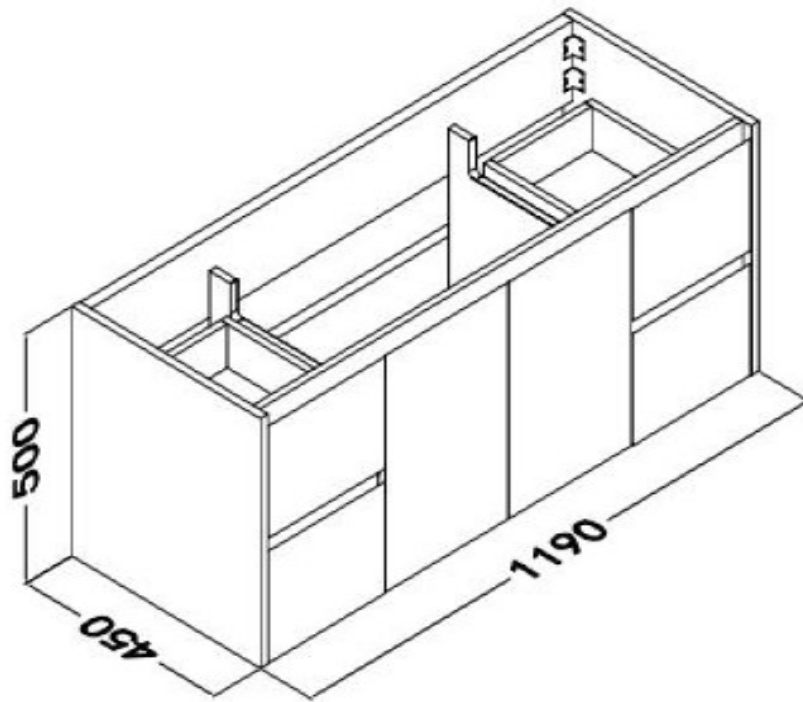

## CALCO 1200

PRODUCT CODE	CWH120W	WARRANTY	1 YEAR PRODUCT REPLACEMENT
DIMENSIONS	1190X450X500	STYLE	WALL HUNG
BRAND	FREDERIC		
FINISH	2 PACK GLOSS WHITE FINISH		

Please note that these dimensions will vary by a few millimeters and DRJ AUSTRALIA PTY LTD is not liable if the installer uses the specifications to rough in, this is only a guide only. DRJ advises to have the DRJ product onsite when roughing in, this will assure the job is done correctly and accurately. Any information in regards to installation, please contact DRJ AUSTRALIA PTY LTD on: