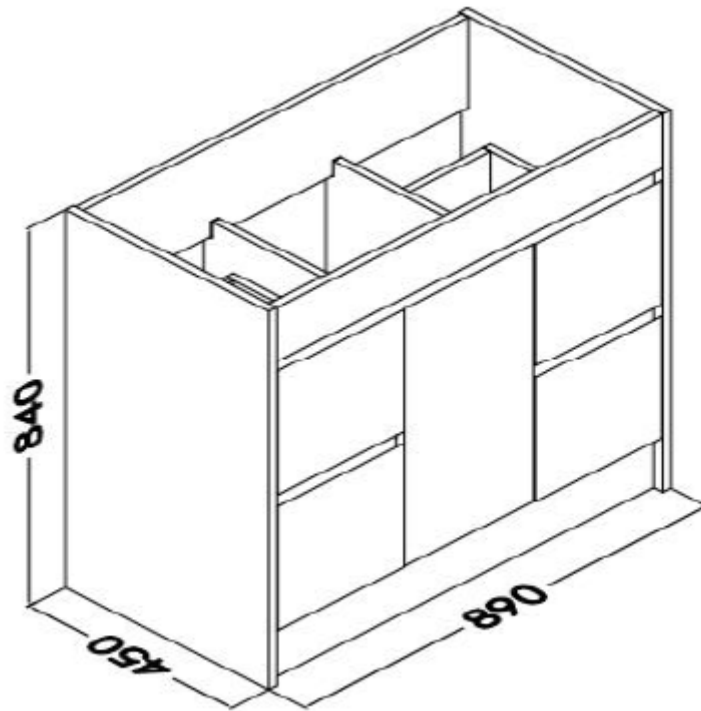

## CALCO 900

PRODUCT CODE	CFC90W	WARRANTY	1 YEAR PRODUCT REPLACEMENT
DIMENSIONS	890X450X840	STYLE	FLOOR STANDING
BRAND	FREDERIC		
FINISH	2 PACK GLOSS WHITE FINISH		

Please note that these dimensions will vary by a few millimeters and DRJ AUSTRALIA PTY LTD is not liable if the installer uses the specifications to rough in, this is only a guide only. DRJ advises to have the DRJ product onsite when roughing in, this will assure the job is done correctly and accurately. Any information in regards to installation, please contact DRJ AUSTRALIA PTY LTD on: