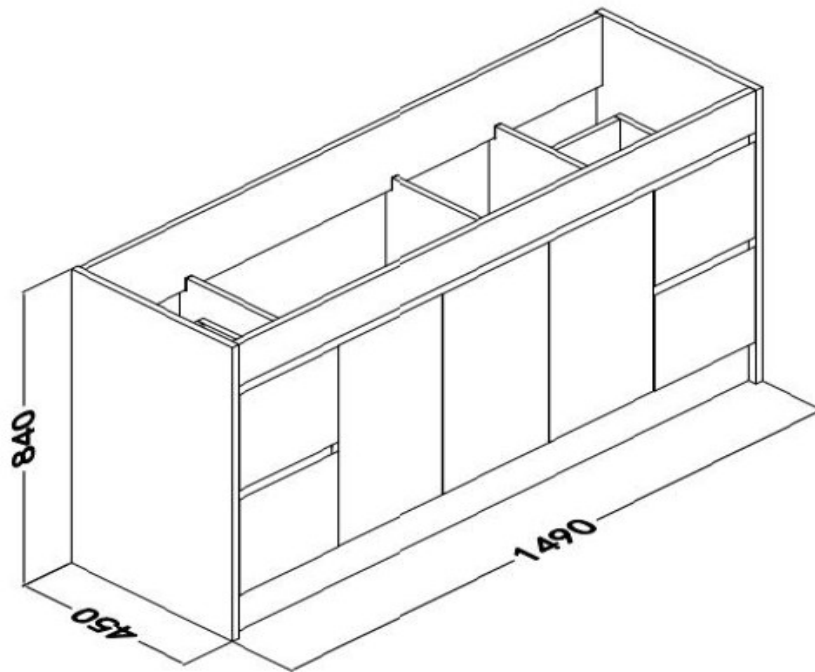

## CALCO 1500

PRODUCT CODE	CFC150W	WARRANTY	1 YEAR PRODUCT REPLACEMENT
DIMENSIONS	1490X450X840	STYLE	FLOOR STANDING
BRAND	FREDERIC		
FINISH	2 PACK GLOSS WHITE FINISH		

Please note that these dimensions will vary by a few millimeters and DRJ AUSTRALIA PTY LTD is not liable if the installer uses the specifications to rough in, this is only a guide only. DRJ advises to have the DRJ product onsite when roughing in, this will assure the job is done correctly and accurately. Any information in regards to installation, please contact DRJ AUSTRALIA PTY LTD on: