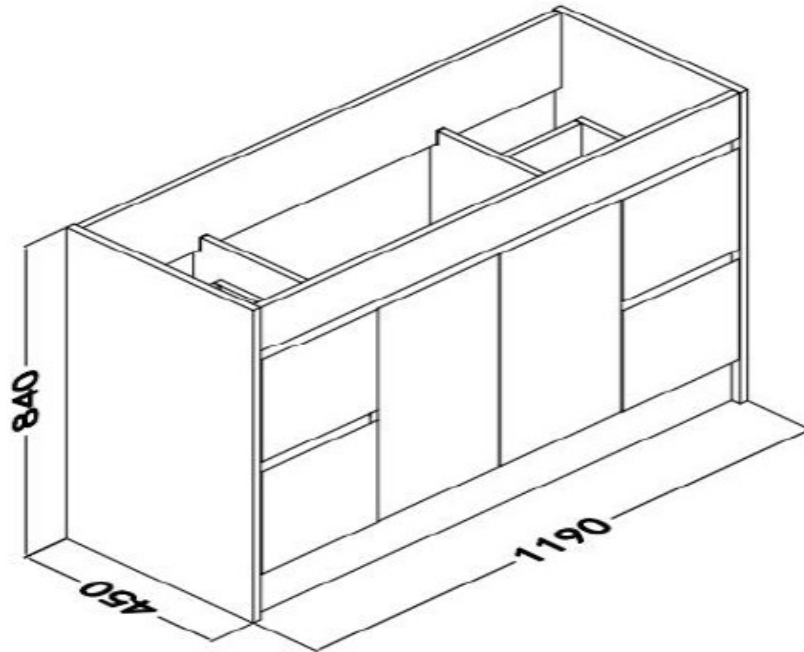

CALCO 1200

PRODUCT CODE	CFC120W	WARRANTY	1 YEAR PRODUCT REPLACEMENT
DIMENSIONS	1190X450X840	STYLE	FLOOR STANDING
BRAND	FREDERIC		
FINISH	2 PACK GLOSS WHITE FINISH		

Please note that these dimensions will vary by a few millimeters and DRJ AUSTRALIA PTY LTD is not liable if the installer uses the specifications to rough in, this is only a guide only. DRJ advises to have the DRJ product onsite when roughing in, this will assure the job is done correctly and accurately. Any information in regards to installation, please contact DRJ AUSTRALIA PTY LTD on: