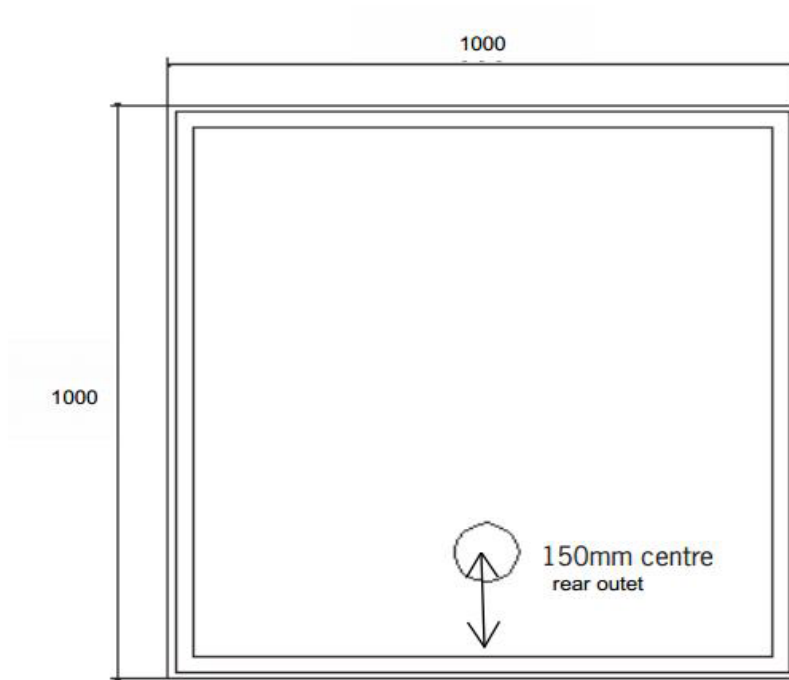

## 1000x1000 SHOWER BASE

|              |             |          |           |
|--------------|-------------|----------|-----------|
| PRODUCT CODE | ASB102      | WARRANTY | 12 MONTHS |
| DIMENSIONS   | 1000x1000   | MATERIAL | ACRYLIC   |
| BRAND        | FREDERIC    |          |           |
| FINISH       | GLOSS WHITE |          |           |