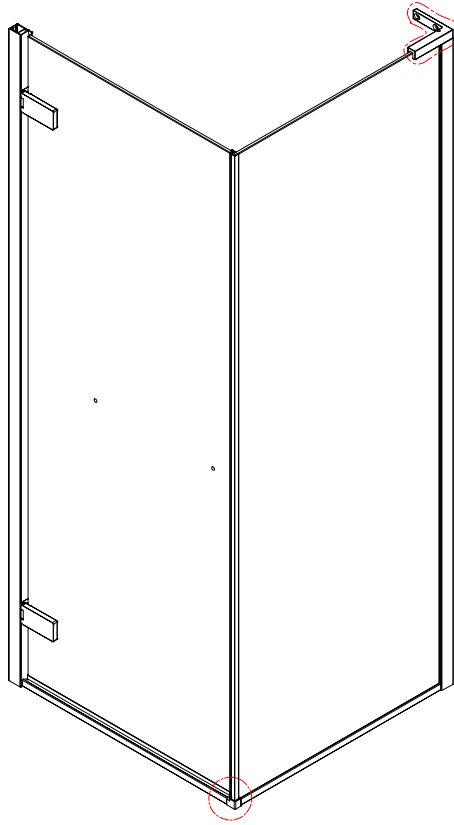

Note: Safety glass can not be re-worked.

■ Installation

Please read these instructions carefully before start of installation.

The wall post has up to 20mm of adjustment for out of true wall situations.

Ensure that the shower tray is fitted level and that after assembly of enclosure there is a full and continuous bead of sealant between the top of the shower tray and the tile joint.

① x 1	② x 1	③ x 1	④ x 1	⑤ x 1	⑥ x 1	⑦ x 1
⑧ x 1	⑨ x 1	⑩ x 1	⑪ x 1	⑫ x 4 ø8X60	⑬ x 4+2 ST5X100	⑭ x 1 ø8X30
⑮ x 9 ST5X30	⑯ x 4	⑰ x 4	⑱ x 1	⑲ x 1	⑳ x 1	㉑ x 1
㉒ x 1 ST4X40	㉓ x 2	㉔ x 2 ST5X40	㉕ x 1	㉖ x 1	㉗ x 1	x 5 BS-2.5/3/4/6

This product is heavy and will require two people to install.

- x 9 
- Ø8X30
- x 9 
- ST5X30

- x 4 
- Ø8X60

This product is heavy and will require two people to install.

This product is heavy and will require two people to install.

Fit to the contact surface

This product is heavy and will require two people to install.

This product is heavy and will require two people to install.

This product is heavy and will require two people to install.