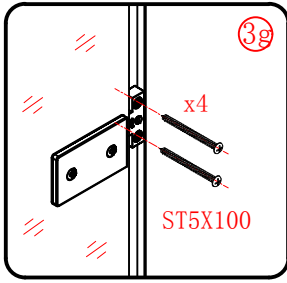

Note: Safety glass can not be re-worked.

■ Installation

Please read these instructions carefully before start of installation.

The wall post has up to 20mm of adjustment for out of true wall situations.

Ensure that the shower tray is fitted level and that after assembly of enclosure there is a full and continuous bead of sealant between the top of the shower tray and the tile joint.

① x 1	② x 1	③ x 1	④ x 1	⑤ x 1	⑥ x 1	⑦ x 1
⑧ x 1	⑨ x 1	⑩ x 1	⑪ x 1	⑫ x 4 ø8X60	⑬ x 4+2 ST5X100	⑭ x 1 ø8X30
⑮ x 9 ST5X30	⑯ x 4	⑰ x 4	⑱ x 1	⑲ x 1	⑳ x 1	㉑ x 1
㉒ x 1 ST4X40	㉓ x 2	㉔ x 2 ST5X40	㉕ x 1	㉖ x 1	㉗ x 1	x 5 BS-2.5/3/4/6

This product is heavy and will require two people to install.

- x 9 
- Ø8X30
- x 9 
- ST5X30

- x 4 
- Ø8X60

This product is heavy and will require two people to install.

This product is heavy and will require two people to install.