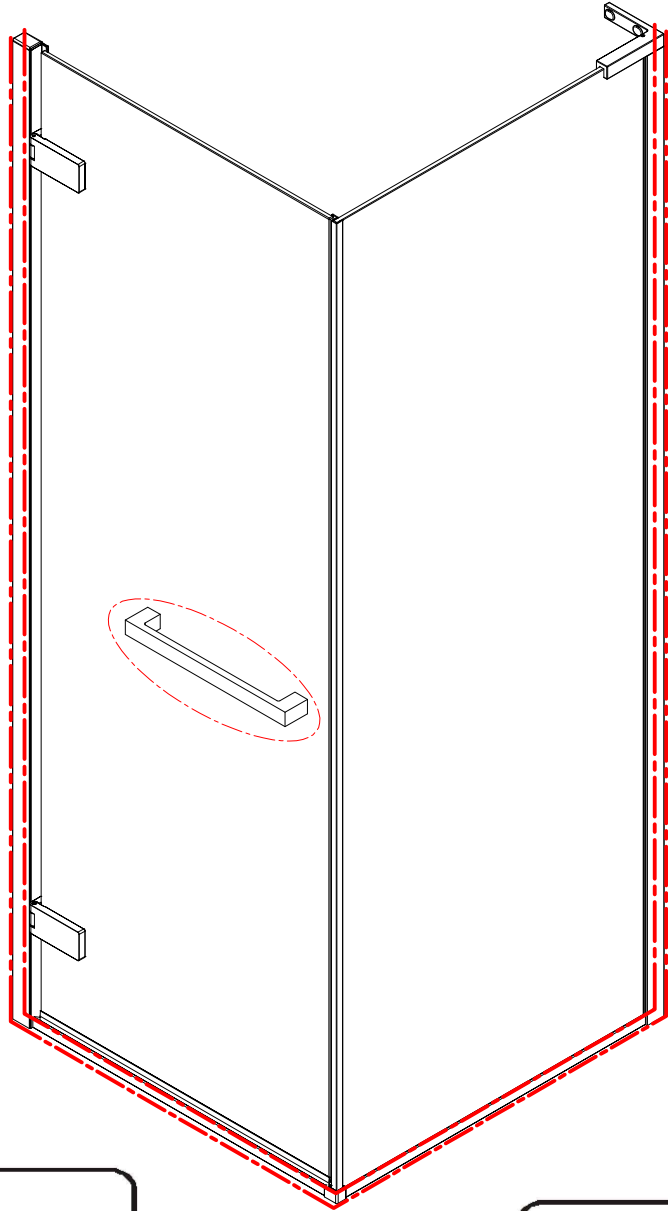

Note: Safety glass can not be re-worked.

■ Installation

Please read these instructions carefully before start of installation.

The wall post has up to 20mm of adjustment for out of true wall situations.

Ensure that the shower tray is fitted level and that after assembly of enclosure there is a full and continuous bead of sealant between the top of the shower tray and the tile joint.

① x 1	② x 1	③ x 1	④ x 1	⑤ x 1	⑥ x 1	⑦ x 1
⑧ x 1	⑨ x 1	⑩ x 1	⑪ x 1	⑫ x 4 ø8X60	⑬ x 4+2 ST5X100	⑭ x 1 ø8X30
⑮ x 9 ST5X30	⑯ x 4	⑰ x 4	⑱ x 1	⑲ x 1	⑳ x 1	㉑ x 1
㉒ x 1 ST4X40	㉓ x 2	㉔ x 2 ST5X40	㉕ x 1	㉖ x 1	㉗ x 1	x 5 BS-2.5/3/4/6

This product is heavy and will require two people to install.

- x 9 
- Ø8X30
- x 9 
- ST5X30

- x 4 
- Ø8X60

This product is heavy and will require two people to install.

This product is heavy and will require two people to install.

Fit to the contact surface

This product is heavy and will require two people to install.

This product is heavy and will require two people to install.

This product is heavy and will require two people to install.