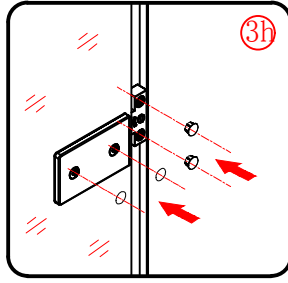

Note: Safety glass can not be re-worked.

■ Installation

Please read these instructions carefully before start of installation.

The wall post has up to 20mm of adjustment for out of true wall situations.

Ensure that the shower tray is fitted level and that after assembly of enclosure there is a full and continuous bead of sealant between the top of the shower tray and the tile joint.

This product is heavy and will require two people to install.

- x 9 
- Ø8X30
- x 9 
- ST5X30

- x 4 
- Ø8X60

This product is heavy and will require two people to install.

This product is heavy and will require two people to install.

Fit to the contact surface

This product is heavy and will require two people to install.

This product is heavy and will require two people to install.

This product is heavy and will require two people to install.