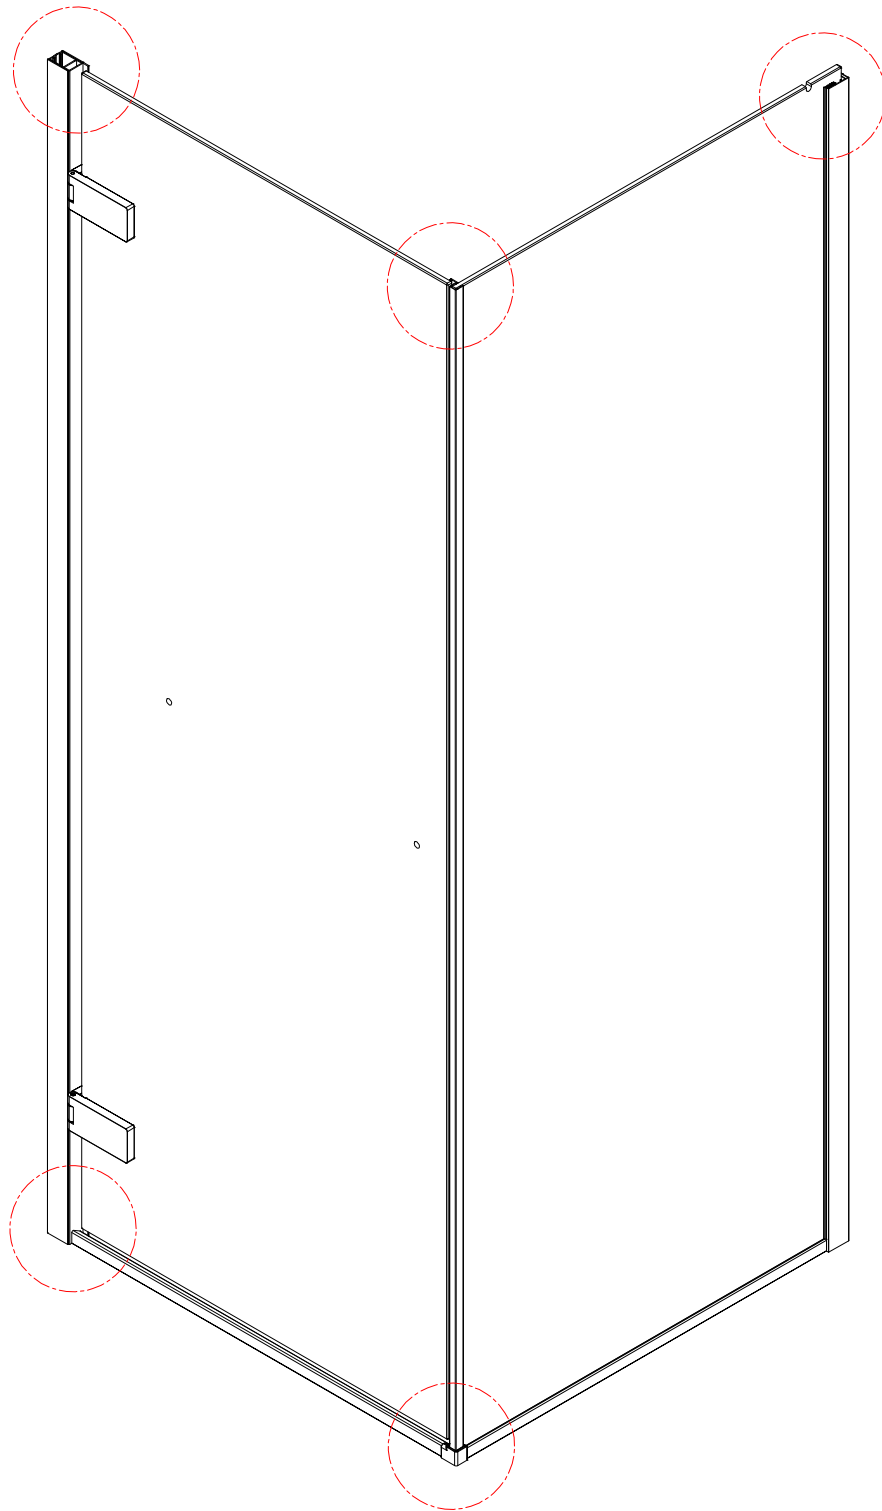

Note: Safety glass can not be re-worked.

■ Installation

Please read these instructions carefully before start of installation.

The wall post has up to 20mm of adjustment for out of true wall situations.

Ensure that the shower tray is fitted level and that after assembly of enclosure there is a full and continuous bead of sealant between the top of the shower tray and the tile joint.

① x 1	② x 1	③ x 1	④ x 1	⑤ x 1	⑥ x 1	⑦ x 1
⑧ x 1	⑨ x 1	⑩ x 1	⑪ x 1	⑫ x 4 ø8X60	⑬ x 4+2 ST5X100	⑭ x 1 ø8X30
⑮ x 9 ST5X30	⑯ x 4	⑰ x 4	⑱ x 1	⑲ x 1	⑳ x 1	㉑ x 1
㉒ x 1 ST4X40	㉓ x 2	㉔ x 2 ST5X40	㉕ x 1	㉖ x 1	㉗ x 1	x 5 BS-2.5/3/4/6

This product is heavy and will require two people to install.

- x 9 
- Ø8X30
- x 9 
- ST5X30

- x 4 
- Ø8X60

This product is heavy and will require two people to install.

This product is heavy and will require two people to install.

Fit to the contact surface

This product is heavy and will require two people to install.

This product is heavy and will require two people to install.

This product is heavy and will require two people to install.