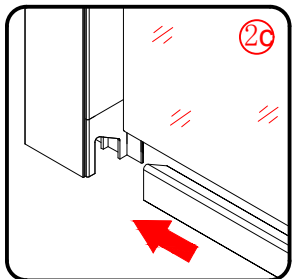

Note: Safety glass can not be re-worked.

■ Installation

Please read these instructions carefully before start of installation.

The wall post has up to 20mm of adjustment for out of true wall situations.

Ensure that the shower tray is fitted level and that after assembly of enclosure there is a full and continuous bead of sealant between the top of the shower tray and the tile joint.

This product is heavy and will require two people to install.

- x 9 
- Ø8X30
- x 9 
- ST5X30

- x 4 
- Ø8X60

This product is heavy and will require two people to install.

This product is heavy and will require two people to install.

Fit to the contact surface

This product is heavy and will require two people to install.

This product is heavy and will require two people to install.

This product is heavy and will require two people to install.