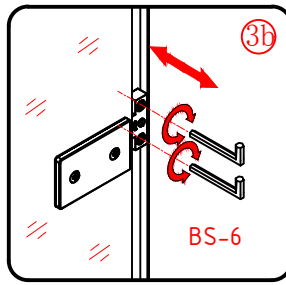

Note: Safety glass can not be re-worked.

■ Installation

Please read these instructions carefully before start of installation.

The wall post has up to 20mm of adjustment for out of true wall situations.

Ensure that the shower tray is fitted level and that after assembly of enclosure there is a full and continuous bead of sealant between the top of the shower tray and the tile joint.

This product is heavy and will require two people to install.

- x 9 
- Ø8X30
- x 9 
- ST5X30

- x 4 
- Ø8X60

This product is heavy and will require two people to install.

This product is heavy and will require two people to install.

Fit to the contact surface

This product is heavy and will require two people to install.

This product is heavy and will require two people to install.

This product is heavy and will require two people to install.