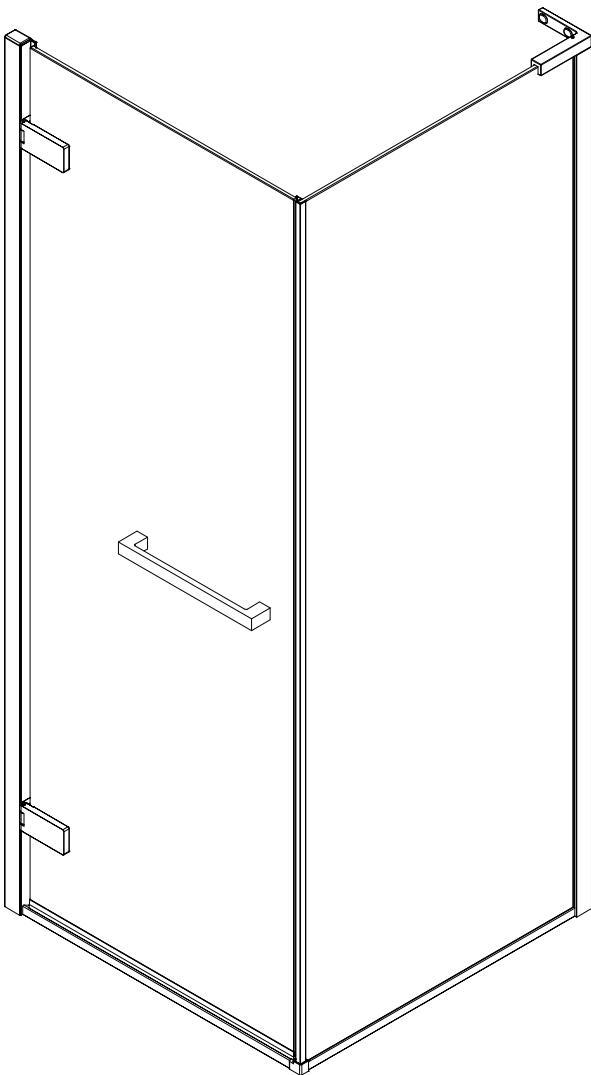

Portia

HINGED DOOR (ARSS9L/ARSS9R)

Installation Instructions

L

R

■ General Information

Please inspect the product immediately upon receipt for transit damage, missing packs/parts or manufacturing fault. Damage reported later cannot be accepted. Please handle the product with care avoiding knocks and shock loading to all sides and edges of the glass.

Note: Safety glass can not be re-worked.

■ Installation

Please read these instructions carefully before start of installation.

The wall post has up to 20mm of adjustment for out of true wall situations.

Ensure that the shower tray is fitted level and that after assembly of enclosure there is a full and continuous bead of sealant between the top of the shower tray and the tile joint.

Special care should be taken when drilling walls to avoid hidden pipes or electrical cables.

Note: This product is heavy and will require two people to install.

Please remove protective film from aluminium profiles before installation.