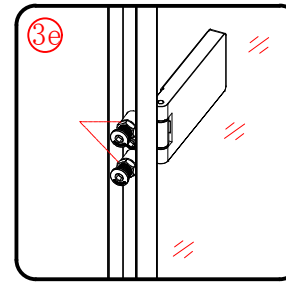

Note: Safety glass can not be re-worked.

■ Installation

Please read these instructions carefully before start of installation.

The wall post has up to 20mm of adjustment for out of true wall situations.

Ensure that the shower tray is fitted level and that after assembly of enclosure there is a full and continuous bead of sealant between the top of the shower tray and the tile joint.

This product is heavy and will require two people to install.

- x 9 
- Ø8X30
- x 9 
- ST5X30

- x 4 
- Ø8X60

This product is heavy and will require two people to install.

This product is heavy and will require two people to install.