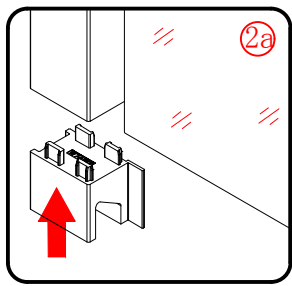

Note: Safety glass can not be re-worked.

■ Installation

Please read these instructions carefully before start of installation.

The wall post has up to 20mm of adjustment for out of true wall situations.

Ensure that the shower tray is fitted level and that after assembly of enclosure there is a full and continuous bead of sealant between the top of the shower tray and the tile joint.

This product is heavy and will require two people to install.

- x 9 
- Ø8X30
- x 9 
- ST5X30

- x 4 
- Ø8X60

This product is heavy and will require two people to install.

This product is heavy and will require two people to install.

Fit to the contact surface

This product is heavy and will require two people to install.

This product is heavy and will require two people to install.

This product is heavy and will require two people to install.