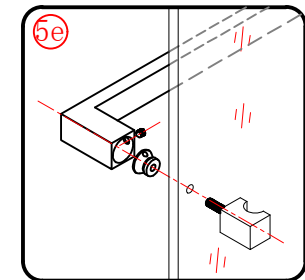

Note: Safety glass can not be re-worked.

■ Installation

Please read these instructions carefully before start of installation.

The wall post has up to 20mm of adjustment for out of true wall situations.

Ensure that the shower tray is fitted level and that after assembly of enclosure there is a full and continuous bead of sealant between the top of the shower tray and the tile joint.

This product is heavy and will require two people to install.

- x 9 
- Ø8X30
- x 9 
- ST5X30

- x 4 
- Ø8X60

This product is heavy and will require two people to install.

This product is heavy and will require two people to install.

Fit to the contact surface

This product is heavy and will require two people to install.

This product is heavy and will require two people to install.

This product is heavy and will require two people to install.