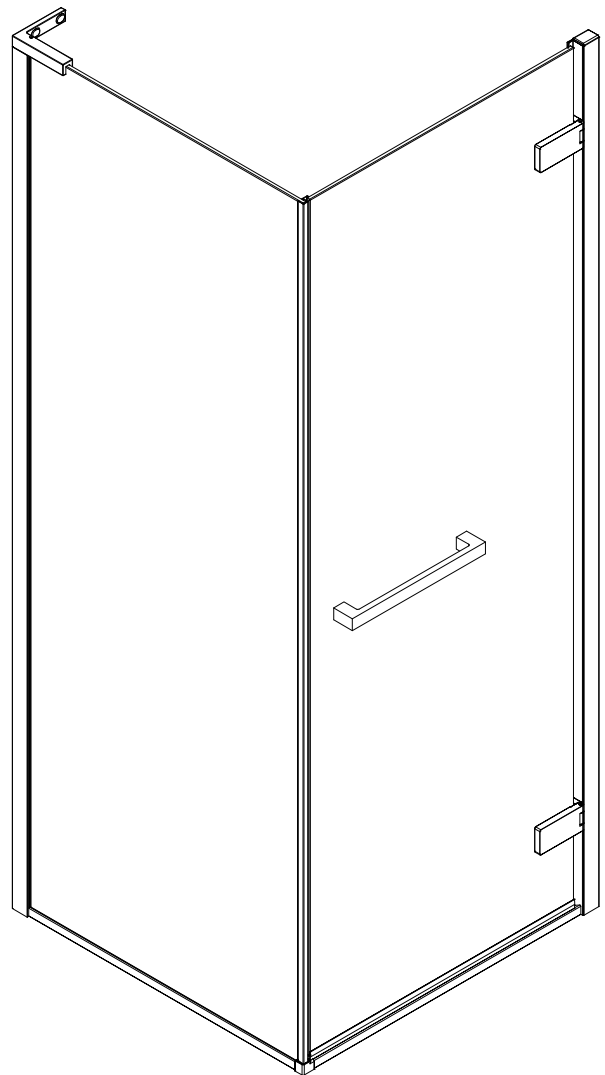

Portia

HINGED DOOR (ARSS9L/ARSS9R)

Installation Instructions

L

R

■ General Information

Please inspect the product immediately upon receipt for transit damage, missing packs/parts or manufacturing fault. Damage reported later cannot be accepted. Please handle the product with care avoiding knocks and shock loading to all sides and edges of the glass.

Note: Safety glass can not be re-worked.

■ Installation

Please read these instructions carefully before start of installation.

The wall post has up to 20mm of adjustment for out of true wall situations.

Ensure that the shower tray is fitted level and that after assembly of enclosure there is a full and continuous bead of sealant between the top of the shower tray and the tile joint.

Special care should be taken when drilling walls to avoid hidden pipes or electrical cables.

Note: This product is heavy and will require two people to install.

Please remove protective film from aluminium profiles before installation.