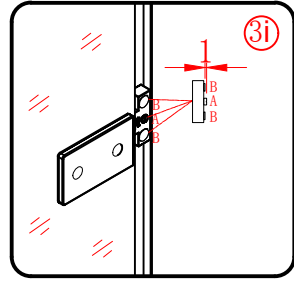

Note: Safety glass can not be re-worked.

■ Installation

Please read these instructions carefully before start of installation.

The wall post has up to 20mm of adjustment for out of true wall situations.

Ensure that the shower tray is fitted level and that after assembly of enclosure there is a full and continuous bead of sealant between the top of the shower tray and the tile joint.

This product is heavy and will require two people to install.

- x 9 
- Ø8X30
- x 9 
- ST5X30

- x 4 
- Ø8X60

This product is heavy and will require two people to install.

This product is heavy and will require two people to install.

Fit to the contact surface

This product is heavy and will require two people to install.

This product is heavy and will require two people to install.

This product is heavy and will require two people to install.