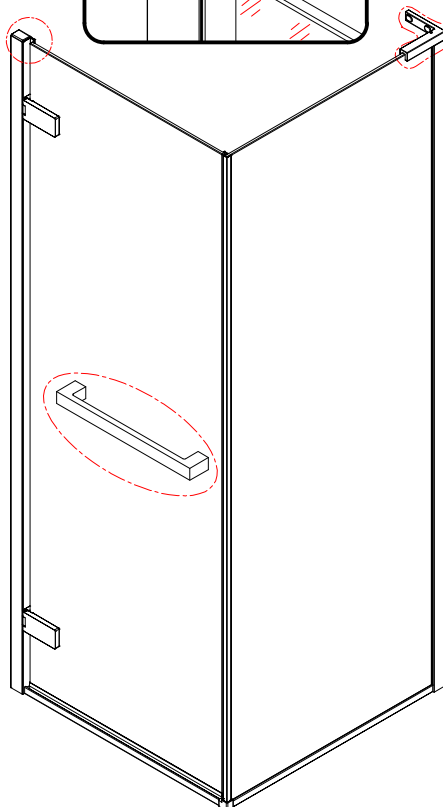

This product is heavy and will require two people to install.