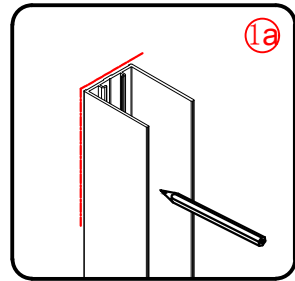

Note: Safety glass can not be re-worked.

■ Installation

Please read these instructions carefully before start of installation.

The wall post has up to 20mm of adjustment for out of true wall situations.

Ensure that the shower tray is fitted level and that after assembly of enclosure there is a full and continuous bead of sealant between the top of the shower tray and the tile joint.

① x 1	② x 1	③ x 1	④ x 1	⑤ x 1	⑥ x 1	⑦ x 1
⑧ x 1	⑨ x 1	⑩ x 1	⑪ x 1	⑫ x 4 ø8X60	⑬ x 4+2 ST5X100	⑭ x 1 ø8X30
⑮ x 9 ST5X30	⑯ x 4	⑰ x 4	⑱ x 1	⑲ x 1	⑳ x 1	㉑ x 1
㉒ x 1 ST4X40	㉓ x 2	㉔ x 2 ST5X40	㉕ x 1	㉖ x 1	㉗ x 1	x 5 BS-2.5/3/4/6

This product is heavy and will require two people to install.

- x 9 
- Ø8X30
- x 9 
- ST5X30

- x 4 
- Ø8X60

This product is heavy and will require two people to install.

This product is heavy and will require two people to install.