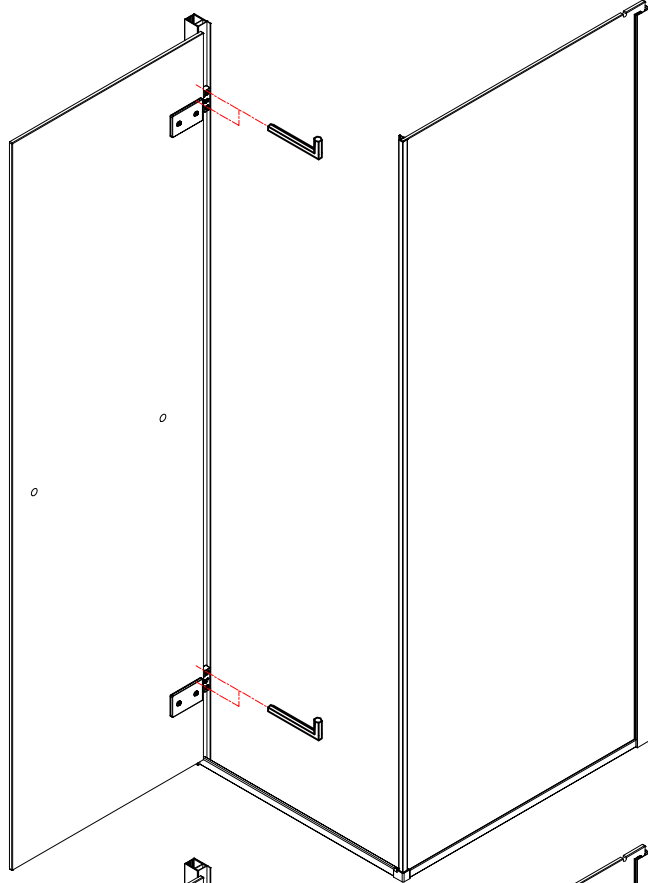

Note: Safety glass can not be re-worked.

■ Installation

Please read these instructions carefully before start of installation.

The wall post has up to 20mm of adjustment for out of true wall situations.

Ensure that the shower tray is fitted level and that after assembly of enclosure there is a full and continuous bead of sealant between the top of the shower tray and the tile joint.

① x 1	② x 1	③ x 1	④ x 1	⑤ x 1	⑥ x 1	⑦ x 1
⑧ x 1	⑨ x 1	⑩ x 1	⑪ x 1	⑫ x 4 ø8X60	⑬ x 4+2 ST5X100	⑭ x 1 ø8X30
⑮ x 9 ST5X30	⑯ x 4	⑰ x 4	⑱ x 1	⑲ x 1	⑳ x 1	㉑ x 1
㉒ x 1 ST4X40	㉓ x 2	㉔ x 2 ST5X40	㉕ x 1	㉖ x 1	㉗ x 1	x 5 BS-2.5/3/4/6

This product is heavy and will require two people to install.

- x 9 
- Ø8X30
- x 9 
- ST5X30

- x 4 
- Ø8X60

This product is heavy and will require two people to install.

This product is heavy and will require two people to install.

Fit to the contact surface

This product is heavy and will require two people to install.

This product is heavy and will require two people to install.

This product is heavy and will require two people to install.