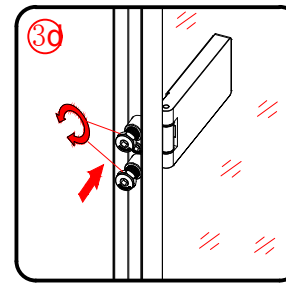

Note: Safety glass can not be re-worked.

■ Installation

Please read these instructions carefully before start of installation.

The wall post has up to 20mm of adjustment for out of true wall situations.

Ensure that the shower tray is fitted level and that after assembly of enclosure there is a full and continuous bead of sealant between the top of the shower tray and the tile joint.

This product is heavy and will require two people to install.

- x 9 
- Ø8X30
- x 9 
- ST5X30

- x 4 
- Ø8X60

This product is heavy and will require two people to install.

This product is heavy and will require two people to install.

Fit to the contact surface

This product is heavy and will require two people to install.

This product is heavy and will require two people to install.

This product is heavy and will require two people to install.