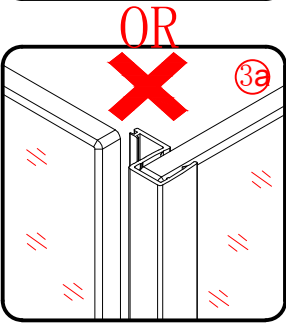

Note: Safety glass can not be re-worked.

■ Installation

Please read these instructions carefully before start of installation.

The wall post has up to 20mm of adjustment for out of true wall situations.

Ensure that the shower tray is fitted level and that after assembly of enclosure there is a full and continuous bead of sealant between the top of the shower tray and the tile joint.

This product is heavy and will require two people to install.

- x 9 
- Ø8X30
- x 9 
- ST5X30

- x 4 
- Ø8X60

This product is heavy and will require two people to install.

This product is heavy and will require two people to install.

Fit to the contact surface

This product is heavy and will require two people to install.

This product is heavy and will require two people to install.

This product is heavy and will require two people to install.