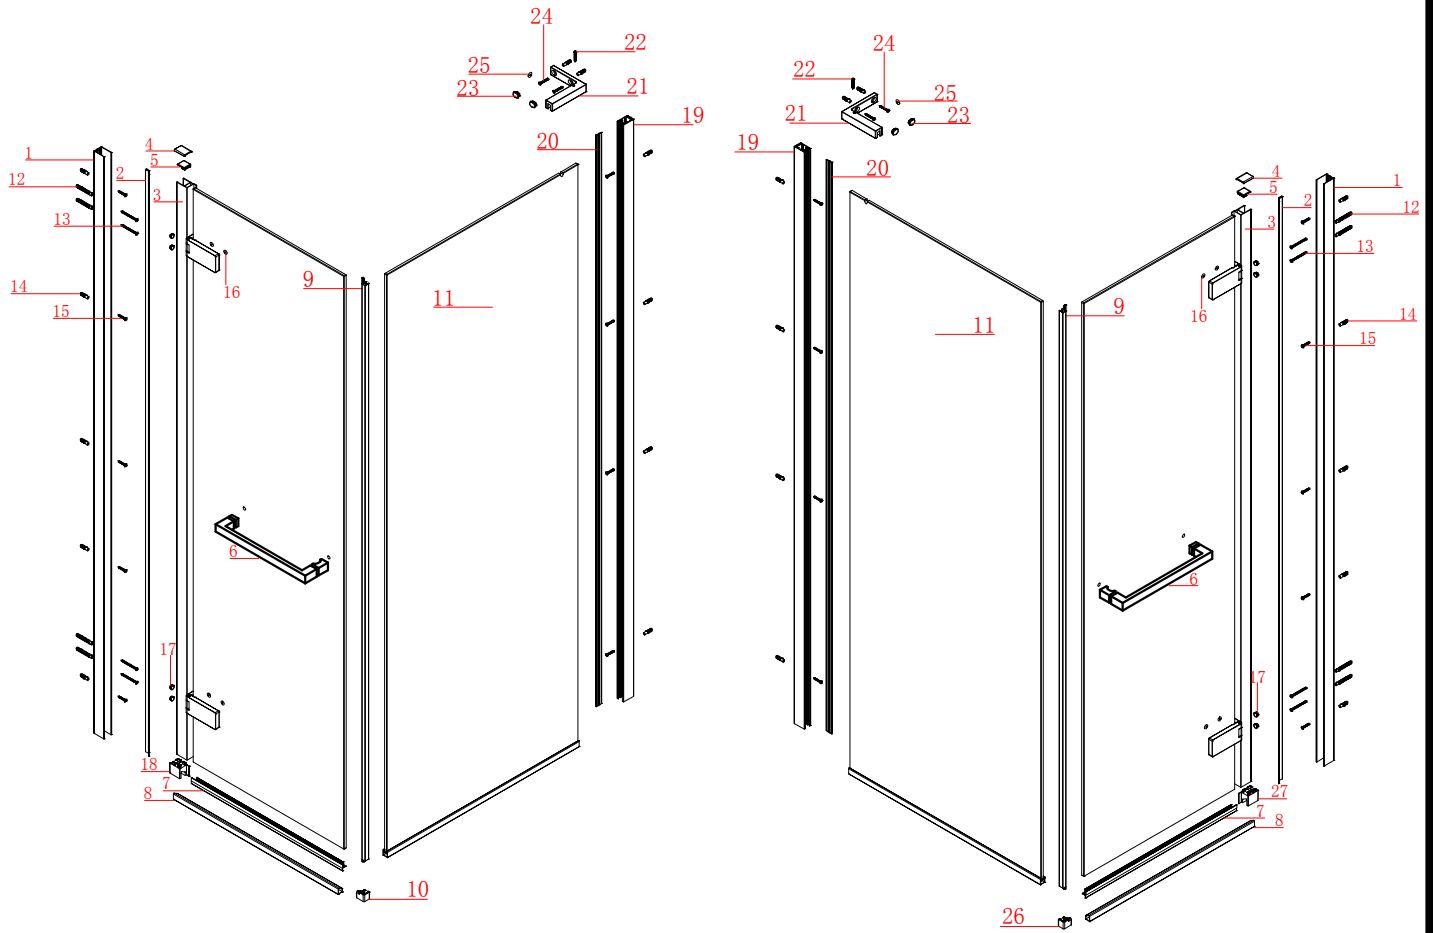

Note: Safety glass can not be re-worked.

■ Installation

Please read these instructions carefully before start of installation.

The wall post has up to 20mm of adjustment for out of true wall situations.

Ensure that the shower tray is fitted level and that after assembly of enclosure there is a full and continuous bead of sealant between the top of the shower tray and the tile joint.

① x 1	② x 1	③ x 1	④ x 1	⑤ x 1	⑥ x 1	⑦ x 1
⑧ x 1	⑨ x 1	⑩ x 1	⑪ x 1	⑫ x 4 ø8X60	⑬ x 4+2 ST5X100	⑭ x 1 ø8X30
⑮ x 9 ST5X30	⑯ x 4	⑰ x 4	⑱ x 1	⑲ x 1	⑳ x 1	㉑ x 1
㉒ x 1 ST4X40	㉓ x 2	㉔ x 2 ST5X40	㉕ x 1	㉖ x 1	㉗ x 1	x 5 BS-2.5/3/4/6