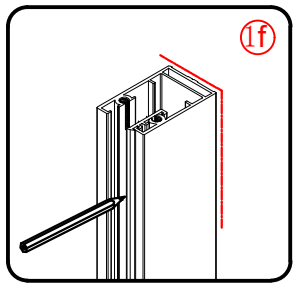

Note: Safety glass can not be re-worked.

■ Installation

Please read these instructions carefully before start of installation.

The wall post has up to 20mm of adjustment for out of true wall situations.

Ensure that the shower tray is fitted level and that after assembly of enclosure there is a full and continuous bead of sealant between the top of the shower tray and the tile joint.

① x 1	② x 1	③ x 1	④ x 1	⑤ x 1	⑥ x 1	⑦ x 1
⑧ x 1	⑨ x 1	⑩ x 1	⑪ x 1	⑫ x 4 ø8X60	⑬ x 4+2 ST5X100	⑭ x 1 ø8X30
⑮ x 9 ST5X30	⑯ x 4	⑰ x 4	⑱ x 1	⑲ x 1	⑳ x 1	㉑ x 1
㉒ x 1 ST4X40	㉓ x 2	㉔ x 2 ST5X40	㉕ x 1	㉖ x 1	㉗ x 1	x 5 BS-2.5/3/4/6

This product is heavy and will require two people to install.

- x 9 
- Ø8X30
- x 9 
- ST5X30

- x 4 
- Ø8X60

This product is heavy and will require two people to install.

This product is heavy and will require two people to install.