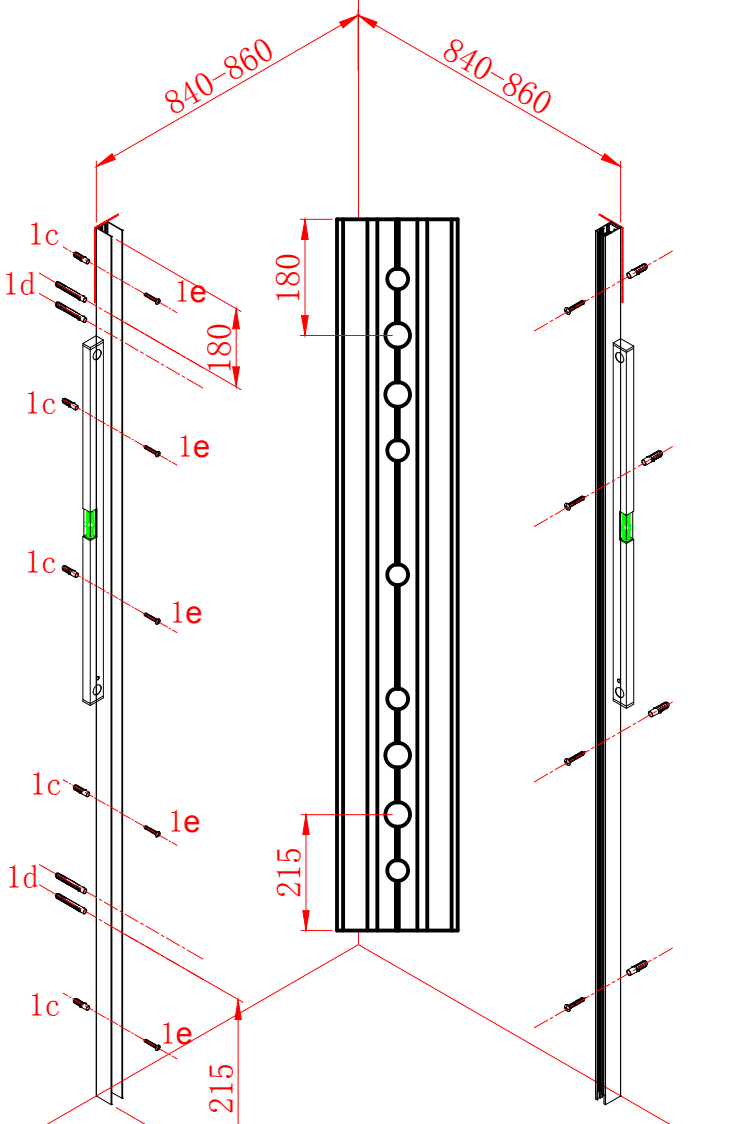

Note: Safety glass can not be re-worked.

■ Installation

Please read these instructions carefully before start of installation.

The wall post has up to 20mm of adjustment for out of true wall situations.

Ensure that the shower tray is fitted level and that after assembly of enclosure there is a full and continuous bead of sealant between the top of the shower tray and the tile joint.

■ Shower Tray Installation

The shower tray must be sited against a structural wall.

Water proof walling or tiling should be fitted so that it sits on the top of the tray rim.

■ Aftercare Instructions

After use, your shower should be cleaned with soap and water. This is particularly important in hard water districts where insoluble lime salts may be deposited and allowed to build up. Cleaners of a gritty or abrasive nature should not be used. Care should be taken to avoid contact with strong chemicals such as organic solvents and strippers.

① x 1	② x 1	③ x 1	④ x 1	⑤ x 1	⑥ x 1	⑦ x 1
⑧ x 1	⑨ x 1	⑩ x 1	⑪ x 1	⑫ x 4 ø8X60	⑬ x 4+2 ST5X100	⑭ x 1 ø8X30
⑮ x 9 ST5X30	⑯ x 4	⑰ x 4	⑱ x 1	⑲ x 1	⑳ x 1	㉑ x 1
㉒ x 1 ST4X40	㉓ x 2	㉔ x 2 ST5X40	㉕ x 1	㉖ x 1	㉗ x 1	x 5 BS-2.5/3/4/6

This product is heavy and will require two people to install.

- x 9 
- Ø8X30
- x 9 
- ST5X30

- x 4 
- Ø8X60

This product is heavy and will require two people to install.

This product is heavy and will require two people to install.