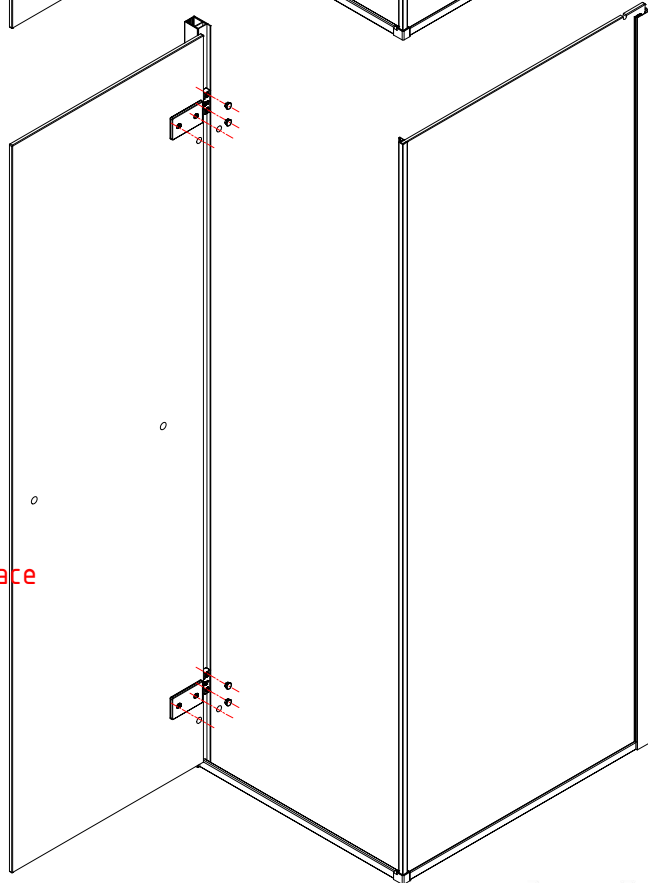

Note: Safety glass can not be re-worked.

■ Installation

Please read these instructions carefully before start of installation.

The wall post has up to 20mm of adjustment for out of true wall situations.

Ensure that the shower tray is fitted level and that after assembly of enclosure there is a full and continuous bead of sealant between the top of the shower tray and the tile joint.

① x 1	② x 1	③ x 1	④ x 1	⑤ x 1	⑥ x 1	⑦ x 1
⑧ x 1	⑨ x 1	⑩ x 1	⑪ x 1	⑫ x 4 ø8X60	⑬ x 4+2 ST5X100	⑭ x 1 ø8X30
⑮ x 9 ST5X30	⑯ x 4	⑰ x 4	⑱ x 1	⑲ x 1	⑳ x 1	㉑ x 1
㉒ x 1 ST4X40	㉓ x 2	㉔ x 2 ST5X40	㉕ x 1	㉖ x 1	㉗ x 1	x 5 BS-2.5/3/4/6

This product is heavy and will require two people to install.

- x 9 
- Ø8X30
- x 9 
- ST5X30

- x 4 
- Ø8X60

This product is heavy and will require two people to install.

This product is heavy and will require two people to install.

Fit to the contact surface

This product is heavy and will require two people to install.

This product is heavy and will require two people to install.

This product is heavy and will require two people to install.