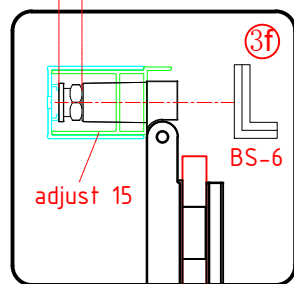

This product is heavy and will require two people to install.