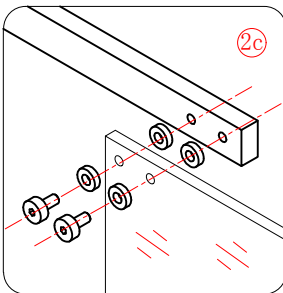

This product is heavy and will require two people to install.