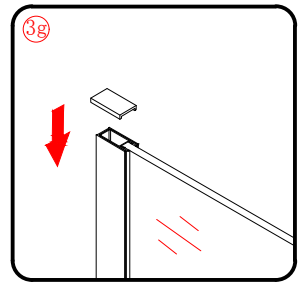

This product is heavy and will require two people to install.