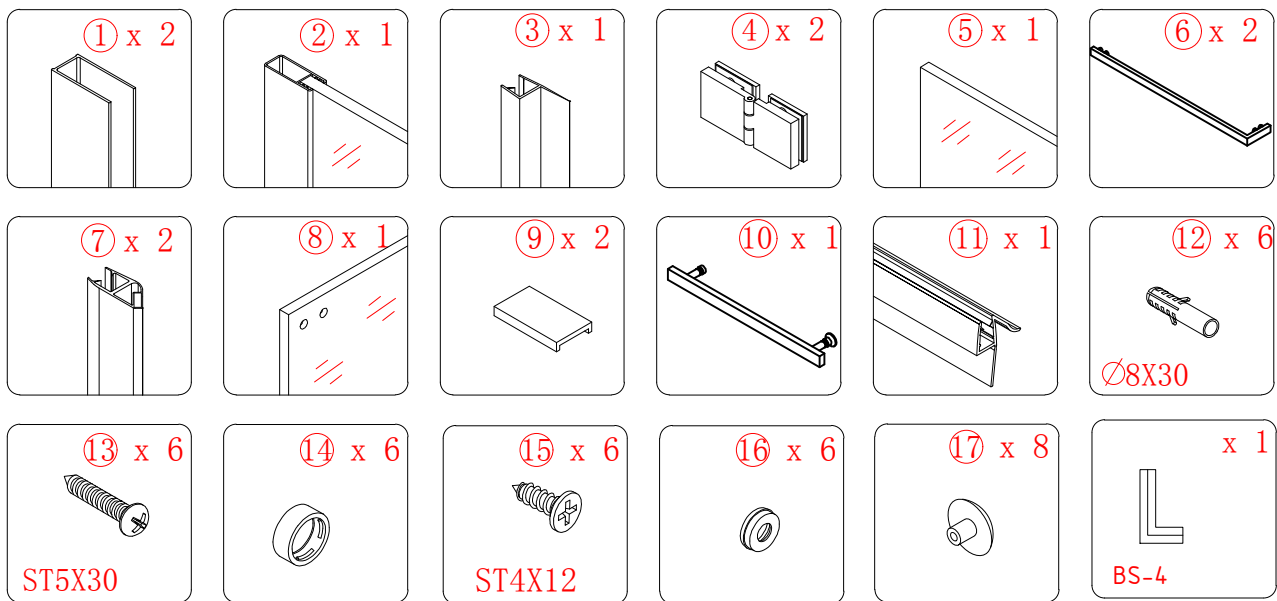

This product is heavy and will require two people to install.