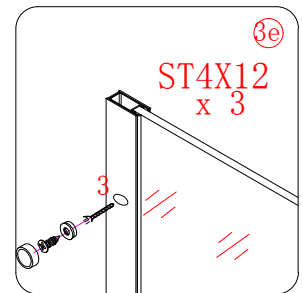

This product is heavy and will require two people to install.