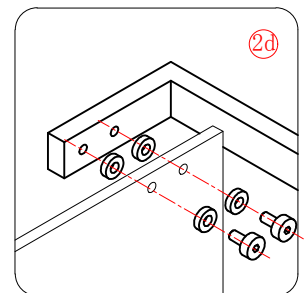

This product is heavy and will require two people to install.