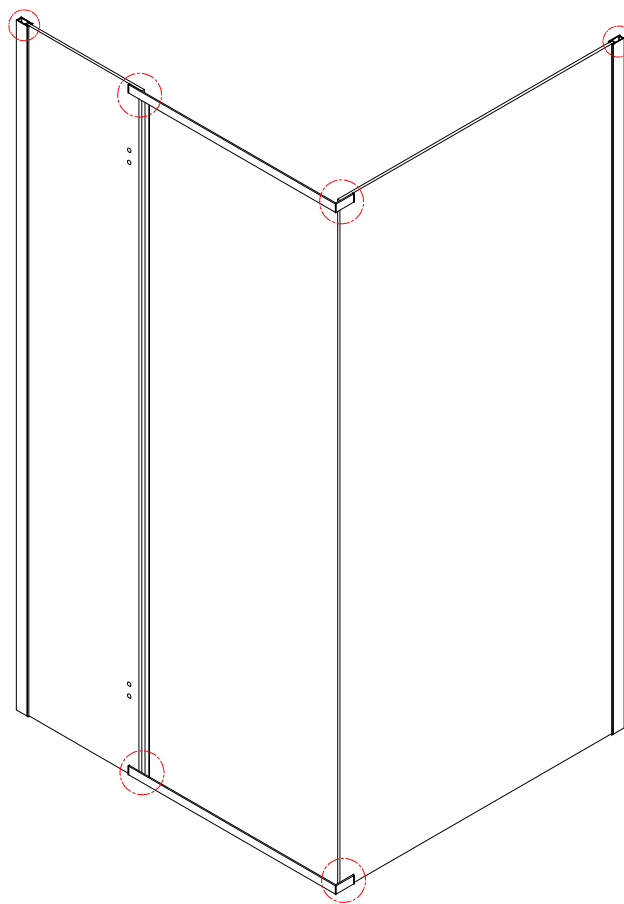

This product is heavy and will require two people to install.