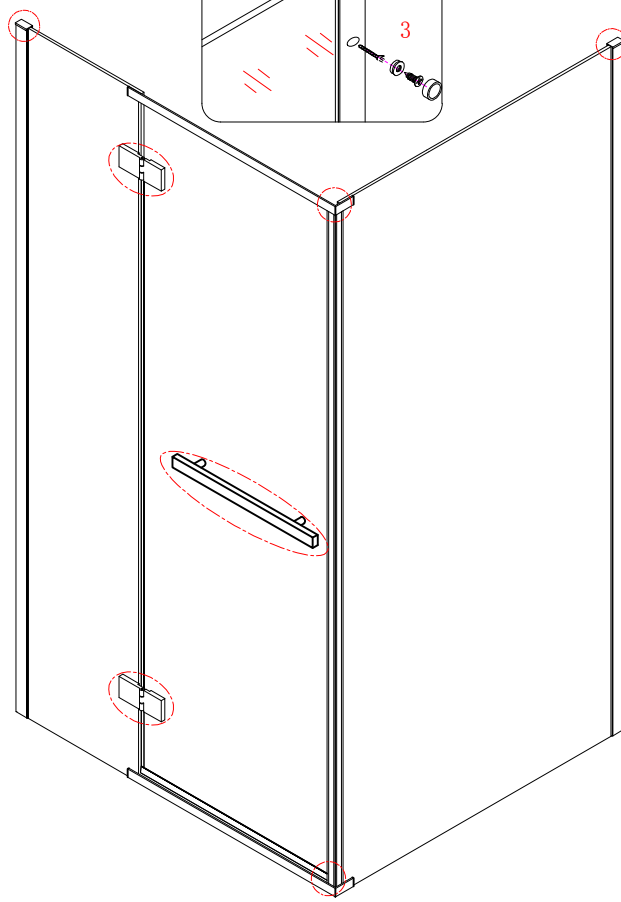

This product is heavy and will require two people to install.