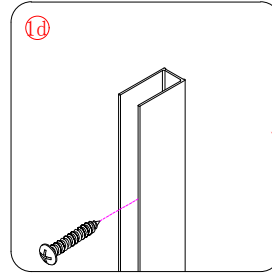

Note: Safety glass can not be re-worked.

■ Installation

Please read these instructions carefully before start of installation.

The wall post has up to 20mm of adjustment for out of true wall situations.

Ensure that the shower tray is fitted level and that after assembly of enclosure there is a full and continuous bead of sealant between the top of the shower tray and the tile joint.

Special care should be taken when drilling walls to avoid hidden pipes or electrical cables.

Note: This product is heavy and will require two people to install.

Please remove protective film from aluminium profiles before installation.

This product is heavy and will require two people to install.

This product is heavy and will require two people to install.

This product is heavy and will require two people to install.