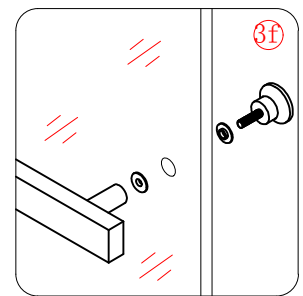

This product is heavy and will require two people to install.