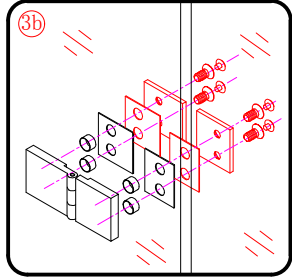

This product is heavy and will require two people to install.