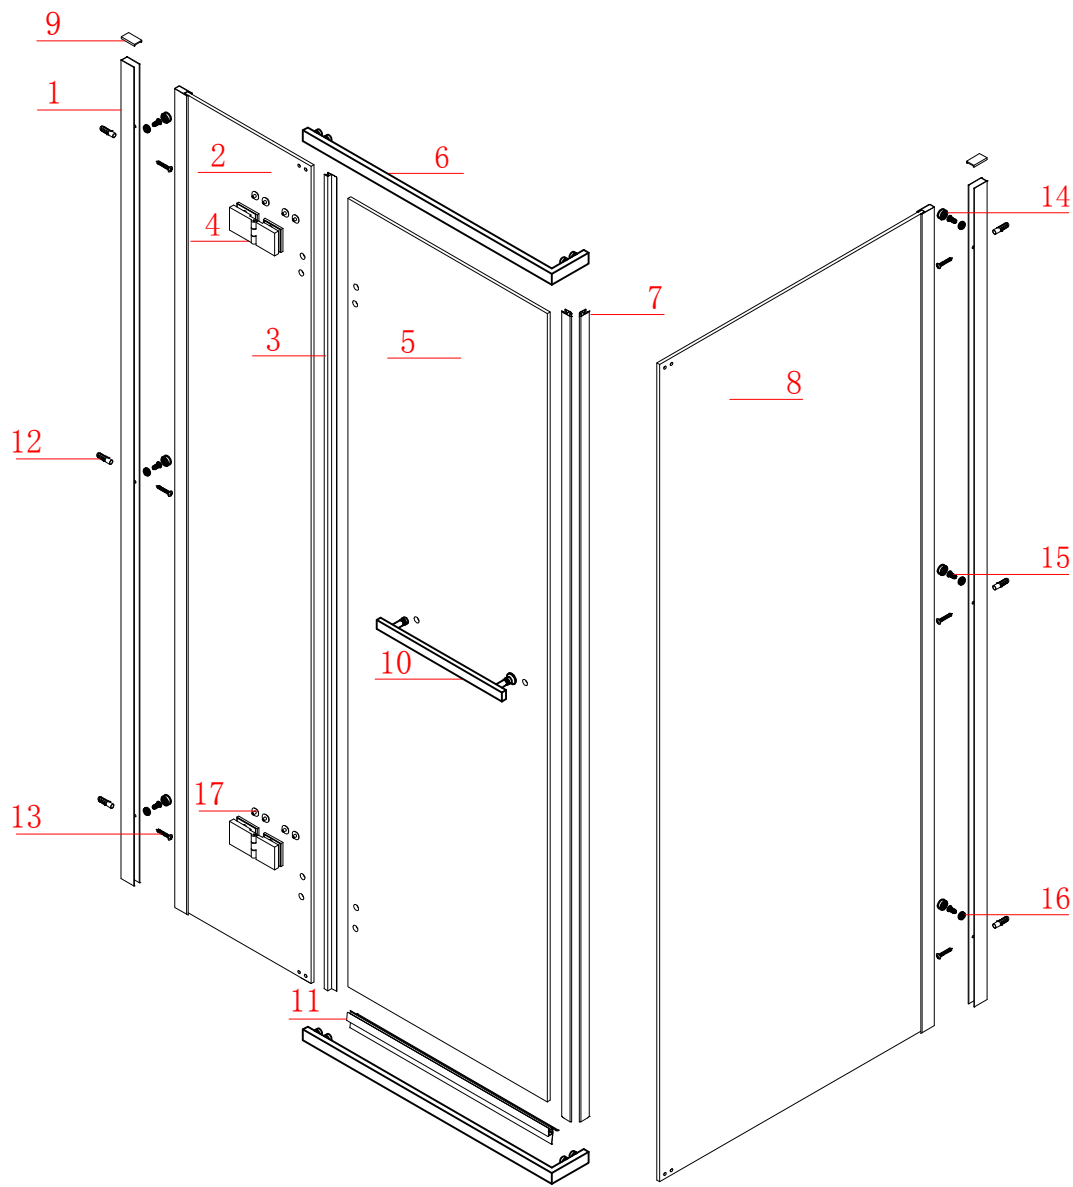

This product is heavy and will require two people to install.