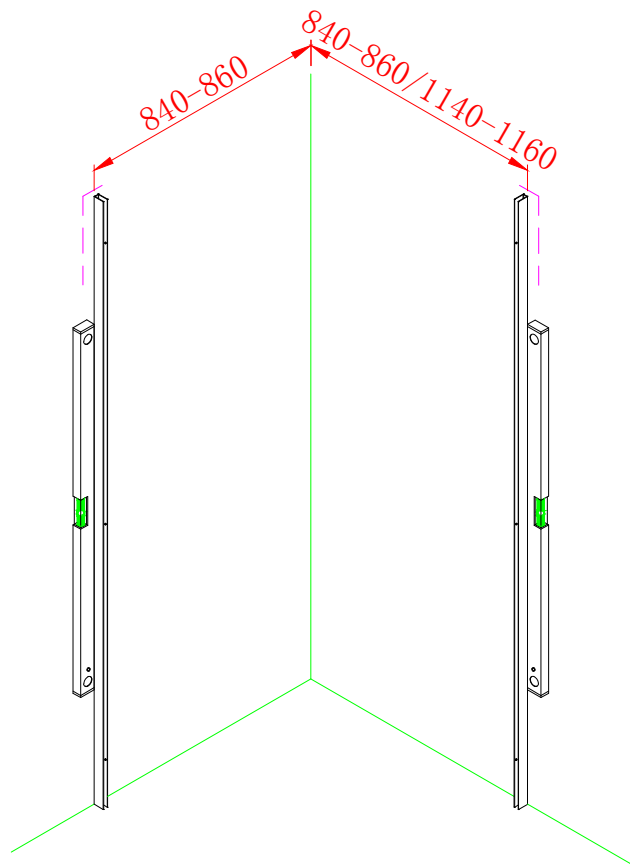

This product is heavy and will require two people to install.