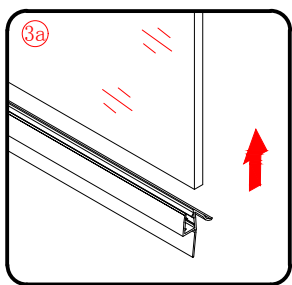

This product is heavy and will require two people to install.