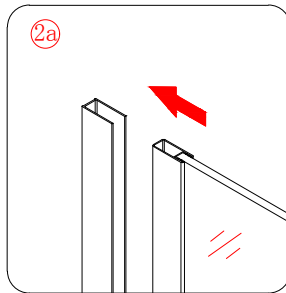

This product is heavy and will require two people to install.