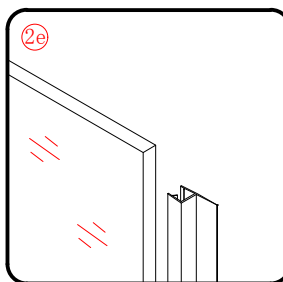

This product is heavy and will require two people to install.