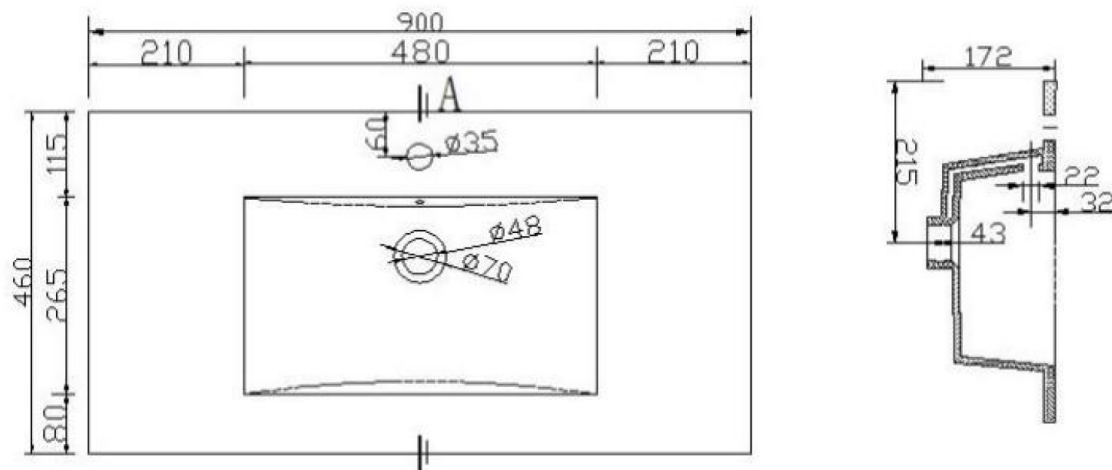

KIBA 900 TOP

PRODUCT CODE	AKT901	WARRANTY	12 MONTHS
DIMENSIONS	900X460X20	STYLE	TOP MOUNT
BRAND	FREDERIC		
FINISH	GLOSS WHITE		

Please note that these dimensions will vary by a few millimeters and DRJ AUSTRALIA PTY LTD is not liable if the installer uses the specifications to rough in, this is only a guide only. DRJ advises to have the DRJ product onsite when roughing in, this will assure the job is done correctly and accurately. Any information in regards to installation, please contact DRJ AUSTRALIA PTY LTD on: