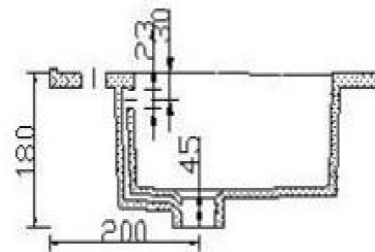

KIBA 750 TOP

PRODUCT CODE	AKT751	WARRANTY	12 MONTHS
DIMENSIONS	750X460X20	STYLE	TOP MOUNT
BRAND	FREDERIC		
FINISH	GLOSS WHITE		

Please note that these dimensions will vary by a few millimeters and DRJ AUSTRALIA PTY LTD is not liable if the installer uses the specifications to rough in, this is only a guide only. DRJ advises to have the DRJ product onsite when roughing in, this will assure the job is done correctly and accurately. Any information in regards to installation, please contact DRJ AUSTRALIA PTY LTD on: