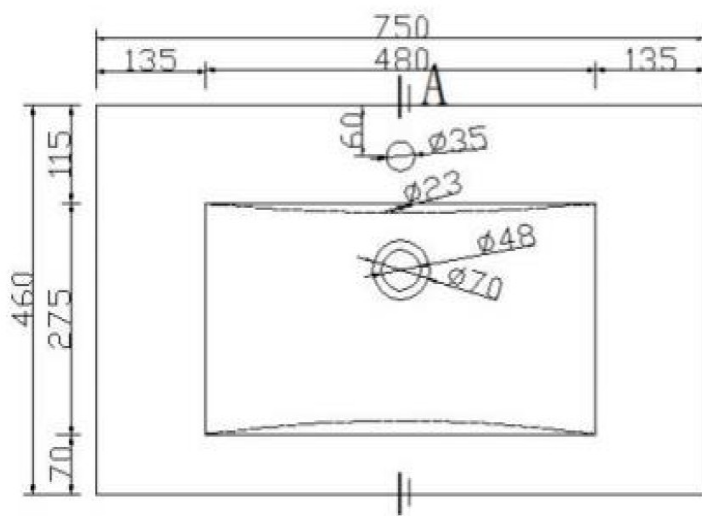

KIBA 750 TOP

PRODUCT CODE	AKT751	WARRANTY	12 MONTHS
DIMENSIONS	750X460X20	STYLE	TOP MOUNT
BRAND	FREDERIC		
FINISH	GLOSS WHITE		

Please note that these dimensions will vary by a few millimeters and DRJ AUSTRALIA PTY LTD is not liable if the installer uses the specifications to rough in, this is only a guide only. DRJ advises to have the DRJ product onsite when roughing in, this will assure the job is done correctly and accurately. Any information in regards to installation, please contact DRJ AUSTRALIA PTY LTD on: