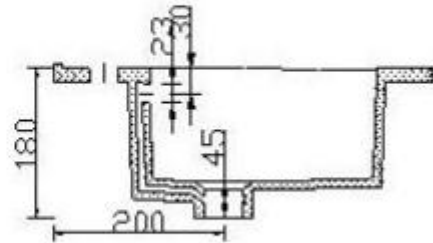

KIBA 600 TOP

PRODUCT CODE	AKT601	WARRANTY	12 MONTHS
DIMENSIONS	600X460X20	STYLE	TOP MOUNT
BRAND	FREDERIC		
FINISH	GLOSS WHITE		

Please note that these dimensions will vary by a few millimeters and DRJ AUSTRALIA PTY LTD is not liable if the installer uses the specifications to rough in, this is only a guide only. DRJ advises to have the DRJ product onsite when roughing in, this will assure the job is done correctly and accurately. Any information in regards to installation, please contact DRJ AUSTRALIA PTY LTD on: