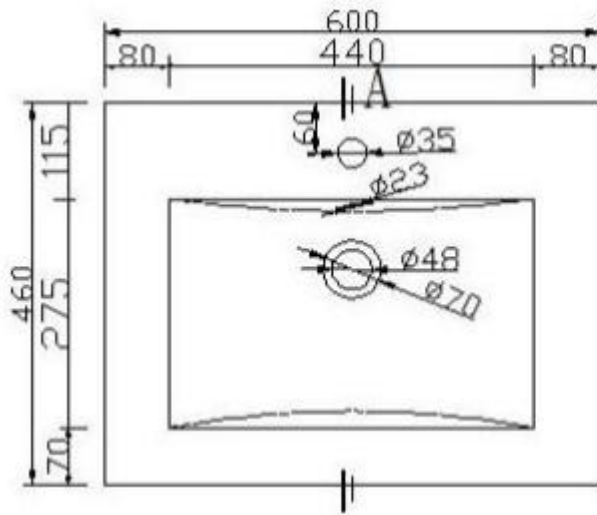

KIBA 600 TOP

PRODUCT CODE	AKT601	WARRANTY	12 MONTHS
DIMENSIONS	600X460X20	STYLE	TOP MOUNT
BRAND	FREDERIC		
FINISH	GLOSS WHITE		

Please note that these dimensions will vary by a few millimeters and DRJ AUSTRALIA PTY LTD is not liable if the installer uses the specifications to rough in, this is only a guide only. DRJ advises to have the DRJ product onsite when roughing in, this will assure the job is done correctly and accurately. Any information in regards to installation, please contact DRJ AUSTRALIA PTY LTD on: