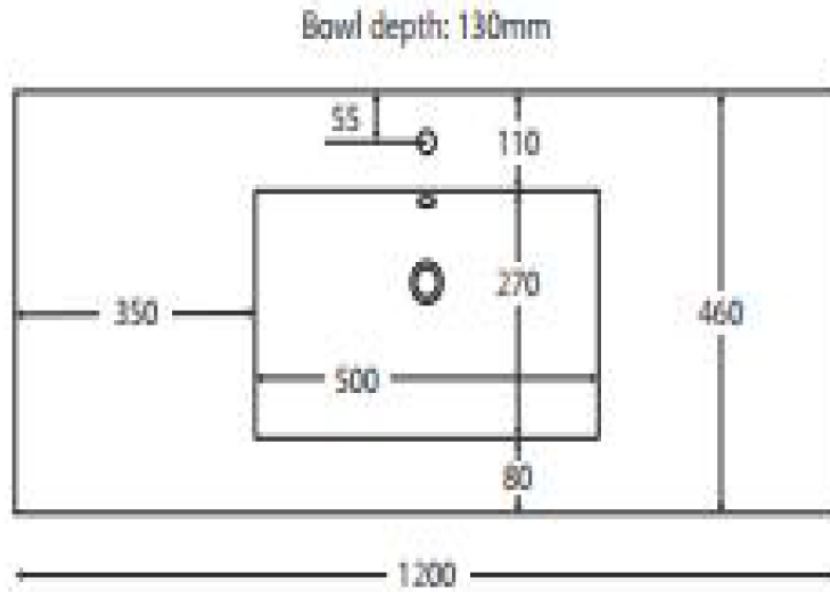

KIBA 1200 TOP

PRODUCT CODE	AKT1201	WARRANTY	12 MONTHS
DIMENSIONS	1200X460X20	STYLE	TOP MOUNT
BRAND	FREDERIC		
FINISH	GLOSS WHITE		

Please note that these dimensions will vary by a few millimeters and DRJ AUSTRALIA PTY LTD is not liable if the installer uses the specifications to rough in, this is only a guide only. DRJ advises to have the DRJ product onsite when roughing in, this will assure the job is done correctly and accurately. Any information in regards to installation, please contact DRJ AUSTRALIA PTY LTD on: