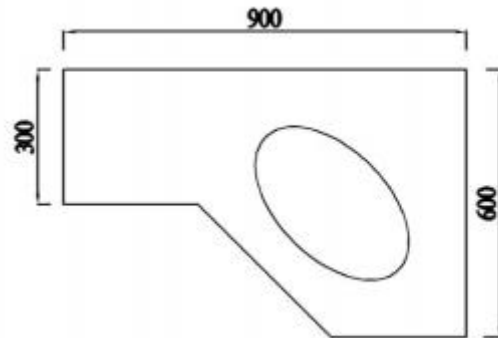

JADE 9X6

PRODUCT CODE	AJC9X6	WARRANTY	1 YEAR PRODUCT REPLACEMENT
DIMENSIONS	890X590X870	STYLE	FLOOR STAND-ING
BRAND	FREDERIC		
FINISH	2 PACK GLOSS WHITE FINISH		

Please note that these dimensions will vary by a few millimeters and DRJ AUSTRALIA PTY LTD is not liable if the installer uses the specifications to rough in, this is only a guide only. DRJ advises to have the DRJ product onsite when roughing in, this will assure the job is done correctly and accurately. Any information in regards to installation, please contact DRJ AUSTRALIA PTY LTD on: