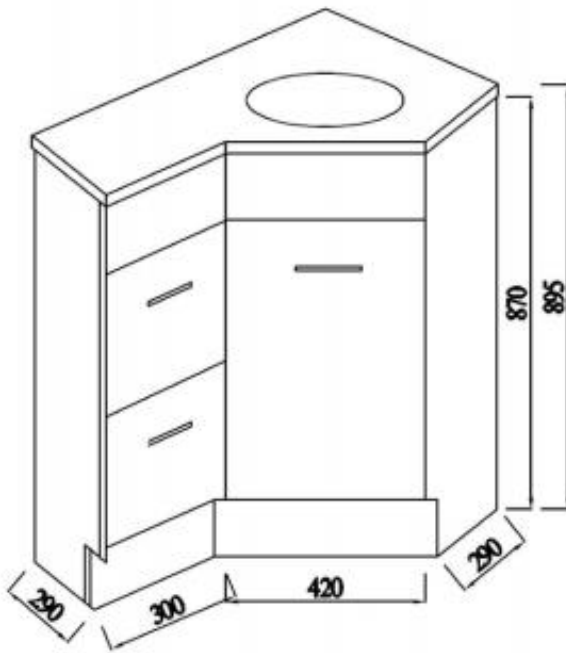

JADE 9X6

PRODUCT CODE	AJC9X6	WARRANTY	1 YEAR PRODUCT REPLACEMENT
DIMENSIONS	890X590X870	STYLE	FLOOR STAND-ING
BRAND	FREDERIC		
FINISH	2 PACK GLOSS WHITE FINISH		

Please note that these dimensions will vary by a few millimeters and DRJ AUSTRALIA PTY LTD is not liable if the installer uses the specifications to rough in, this is only a guide only. DRJ advises to have the DRJ product onsite when roughing in, this will assure the job is done correctly and accurately. Any information in regards to installation, please contact DRJ AUSTRALIA PTY LTD on: