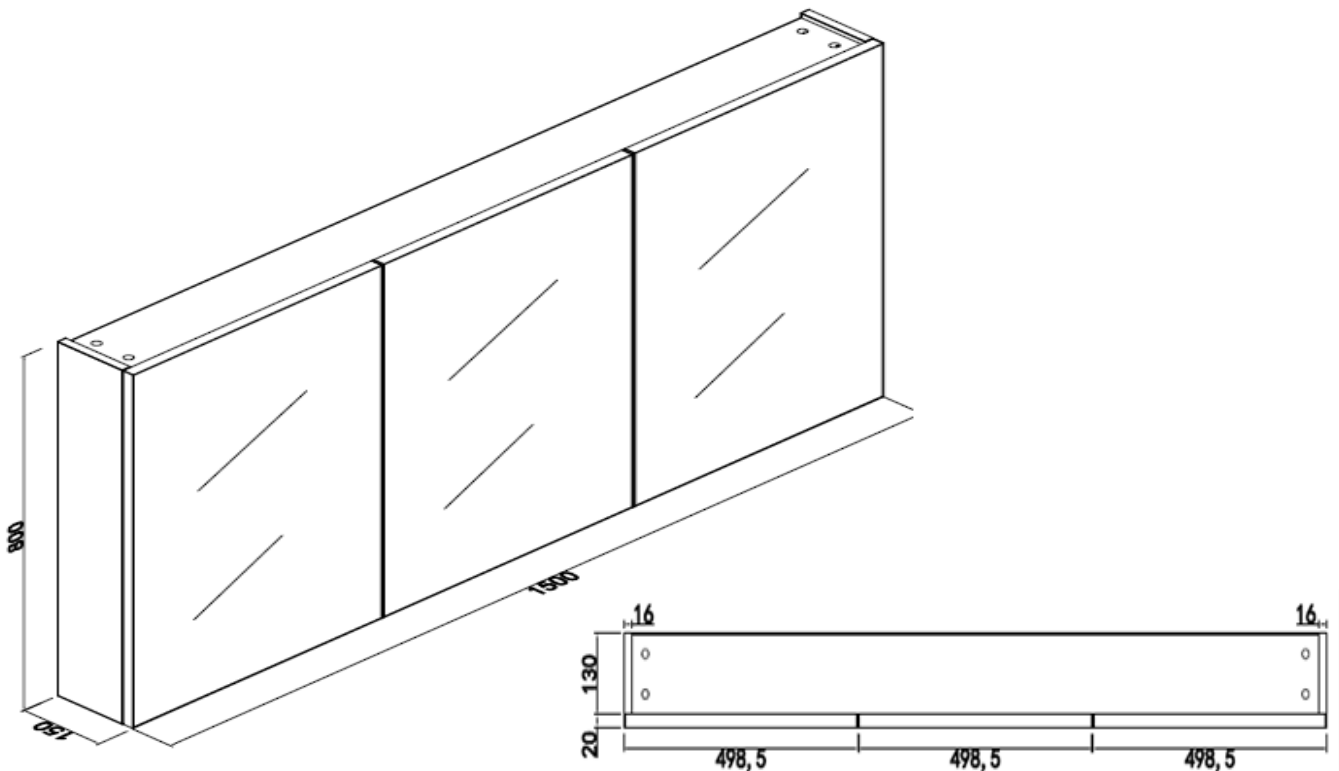

## 1500X800 MIRROR

PRODUCT CODE	ACM158	STYLE	WALL HUNG
DIMENSIONS	1500X800X150	WARRANTY	12 MONTHS
BRAND	FREDERIC		
FINISH	2 PACK WHITE GLOSS		

Please note that these dimensions will vary by a few millimeters and DRJ AUSTRALIA PTY LTD is not liable if the installer uses the specifications to rough in, this is only a guide only. DRJ advises to have the DRJ product onsite when roughing in, this will assure the job is done correctly and accurately. Any information in regards to installation, please contact DRJ AUSTRALIA PTY LTD on: