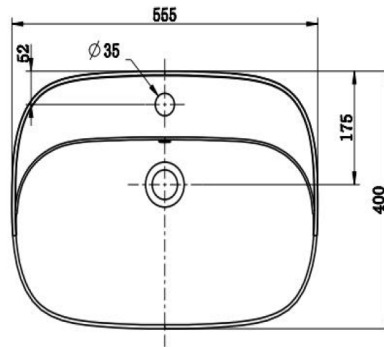

VOGUEL BASIN

PRODUCT CODE	AC55	STYLE	ABOVE COUNTER
DIMENSIONS	555X400X170	WARRANTY	5 YEAR PRODUCT REPLACEMENT & 1 YEAR PARTS & LABOR
BRAND	FREDERIC	WASTE SIZE	32 mm
FINISH	WHITE GLOSS		
MATERIAL	CERAMIC		

Please note that these dimensions will vary by a few millimeters and DRJ AUSTRALIA PTY LTD is not liable if the installer uses the specifications to rough in, this is only a guide only. DRJ advises to have the DRJ product onsite when roughing in, this will assure the job is done correctly and accurately. Any information in regards to installation, please contact DRJ AUSTRALIA PTY LTD on: