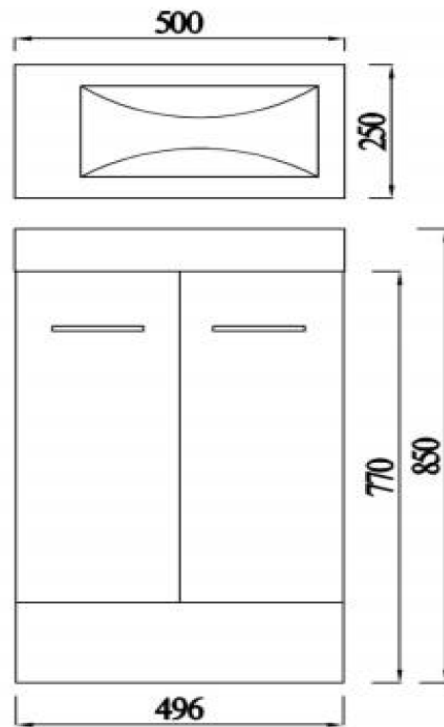

ALPHA FLOOR ENSUITE

PRODUCT CODE	AAV501	WARRANTY	1 YEAR PRODUCT REPLACEMENT
DIMENSIONS	770X496X249	STYLE	FLOOR STANDING
BRAND	FREDERIC		
FINISH	2 PACK GLOSS WHITE FINISH		

Please note that these dimensions will vary by a few millimeters and DRJ AUSTRALIA PTY LTD is not liable if the installer uses the specifications to rough in, this is only a guide only. DRJ advises to have the DRJ product onsite when roughing in, this will assure the job is done correctly and accurately. Any information in regards to installation, please contact DRJ AUSTRALIA PTY LTD on: