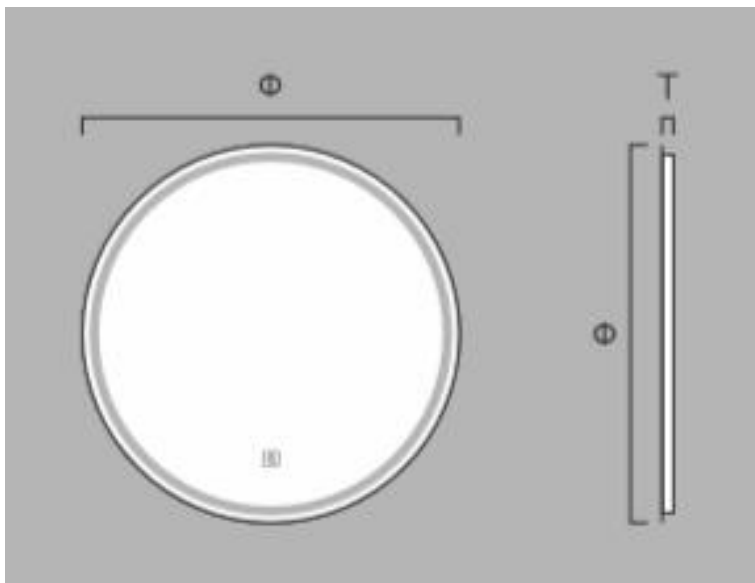

2D60 ROUND LED MIRROR

T=30MM

DIA=600MM

PRODUCT CODE	2D60	STYLE	BACKLIT WITH BORDER
DIMENSIONS	600X30	WARRANTY	12 MONTHS
BRAND	FREDERIC		

Please note that these dimensions will vary by a few millimeters and DRJ AUSTRALIA PTY LTD is not liable if the installer uses the specifications to rough in, this is only a guide only. DRJ advises to have the DRJ product onsite when roughing in, this will assure the job is done correctly and accurately. Any information in regards to installation, please contact DRJ AUSTRALIA PTY LTD on: