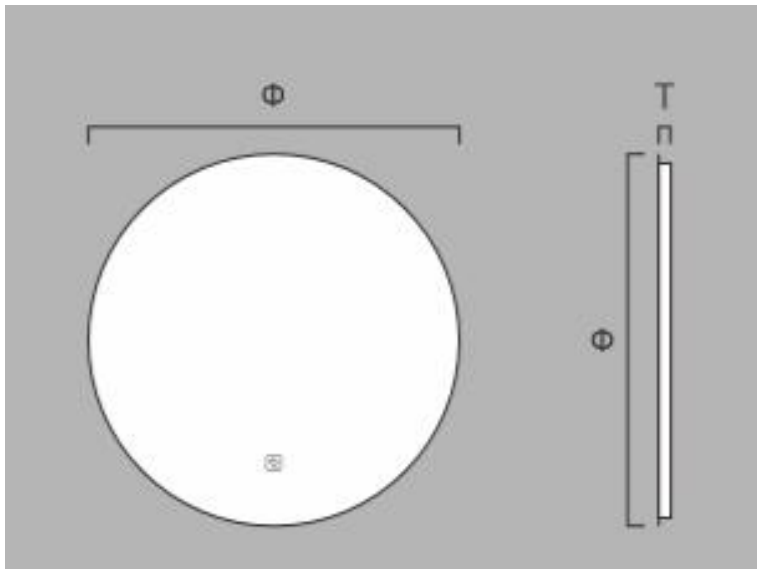

1D80 ROUND LED MIRROR

T=30MM

DIA=800MM

PRODUCT CODE	1D80	STYLE	BACKLIT NO BORDER
DIMENSIONS	800X30	WARRANTY	12 MONTHS
BRAND	FREDERIC		

Please note that these dimensions will vary by a few millimeters and DRJ AUSTRALIA PTY LTD is not liable if the installer uses the specifications to rough in, this is only a guide only. DRJ advises to have the DRJ product onsite when roughing in, this will assure the job is done correctly and accurately. Any information in regards to installation, please contact DRJ AUSTRALIA PTY LTD on: